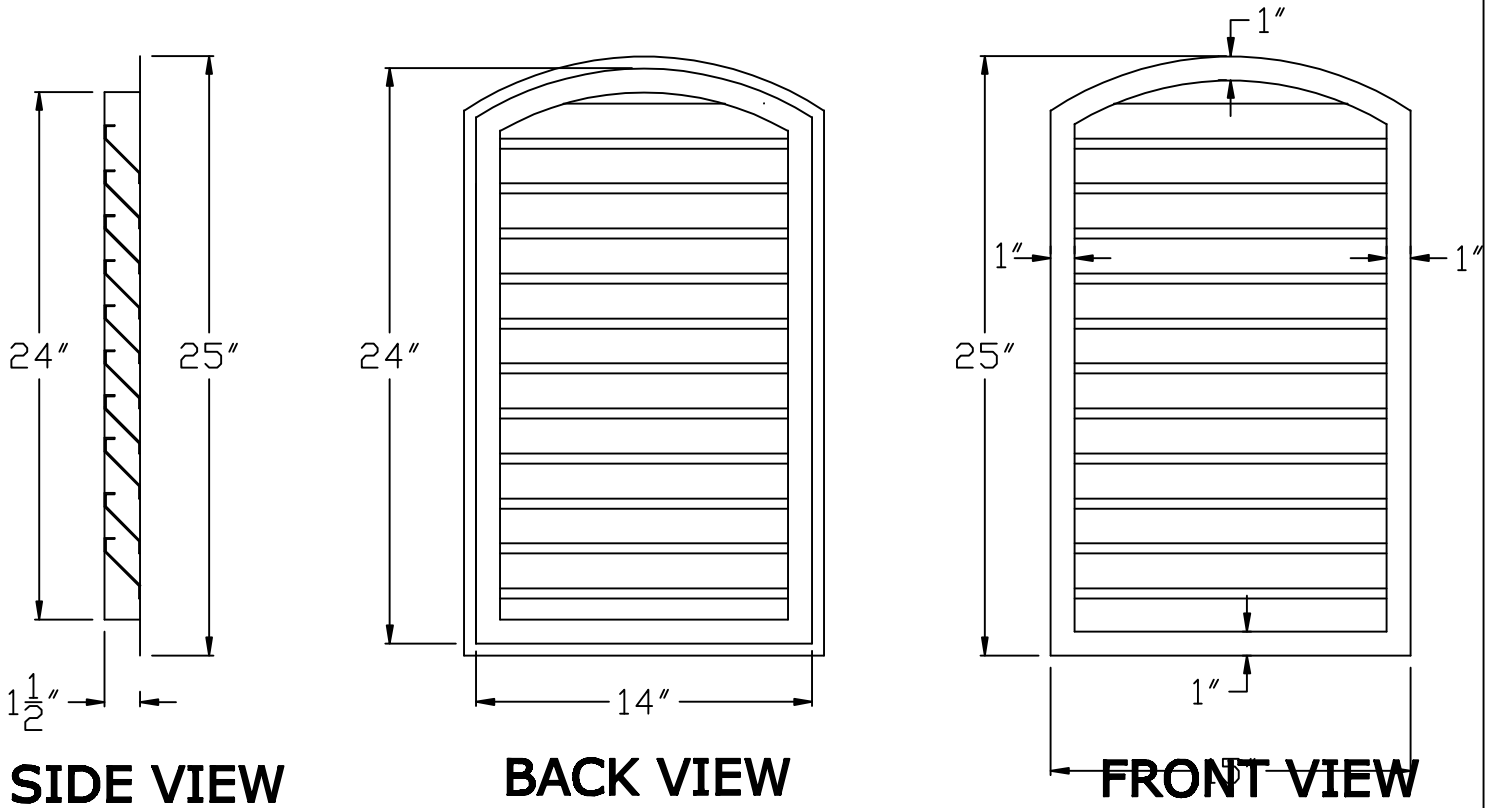

Rutland Gutter Supply Inc

rutlandguttersupply@yahoo.com Ph: 407-859-1119 Fax: 407-859-1123

LOUVER	LOUVER DEPTH	TOTAL BLADES	NET FREE AREA
14"	1/2"	10	50 ² "

Scale: 1 1/2" = 1'-0"

Company:	Item:
Invoice:	Material:
PO#:	Notes:
Architect:	
Contractor:	
Date:	
Approved by:	
Signature:	