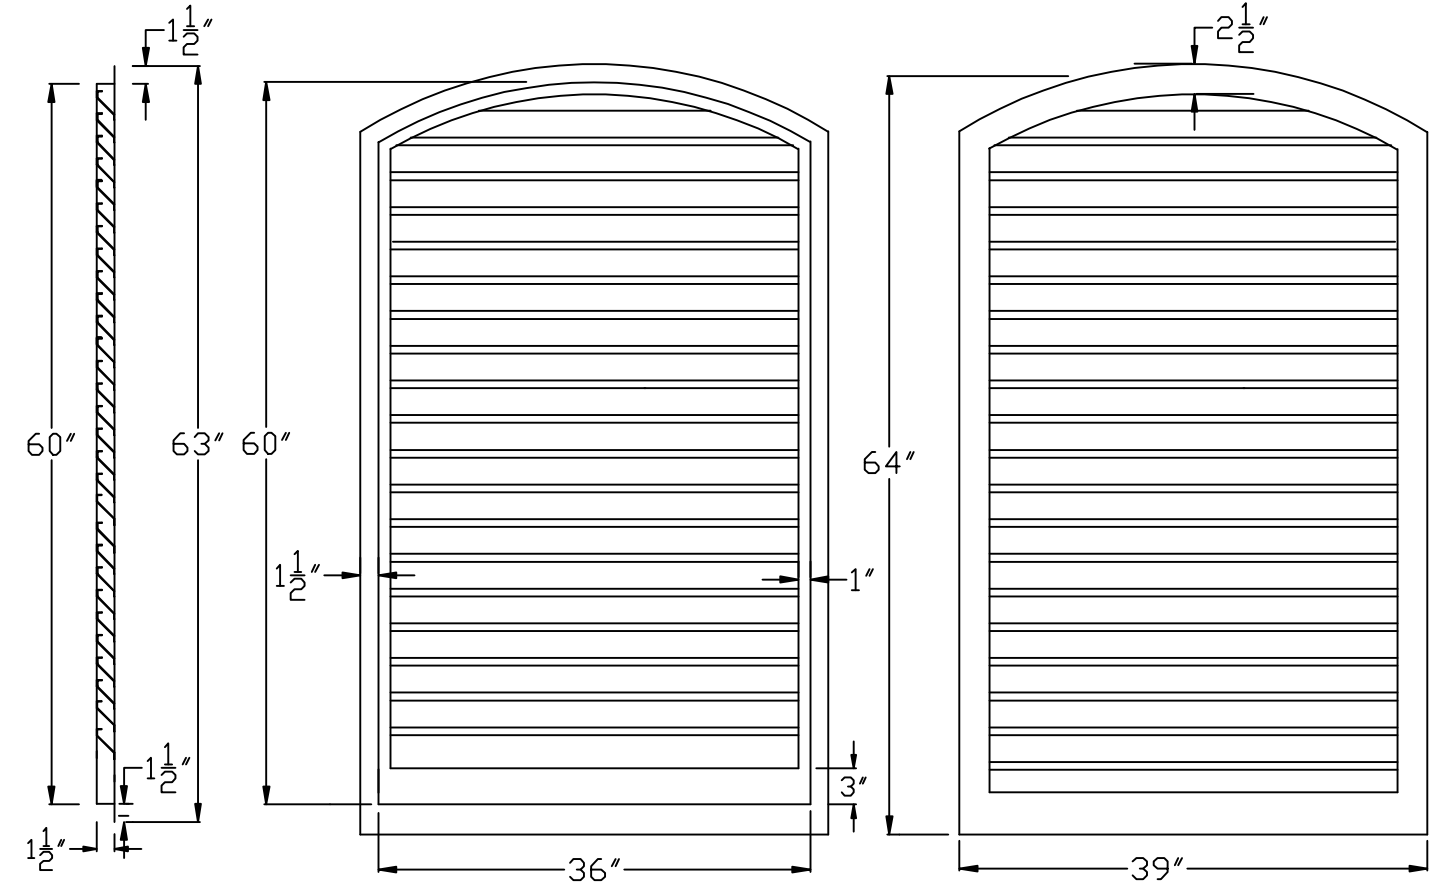

## 36" x 60" WALL LOUVER

**SIDE VIEW**

**INSIDE  
OPENING VIEW**

**FRONT VIEW**

Scale:  $\frac{3}{4}" = 1'-0"$

LOUVER	LOUVER DEPTH	TOTAL BLADES	NET FREE AREA
36"	$\frac{1}{2}"$	19	161.52"

<b>Company:</b>	<b>Item: 36" X 60" LOUVER</b>
<b>Invoice:</b>	<b>Material:</b>
<b>PO#:</b>	<b>Notes:</b>
<b>Architect:</b>	
<b>Contractor:</b>	
<b>Date:</b>	
<b>Approved by:</b>	
<b>Signature:</b>	