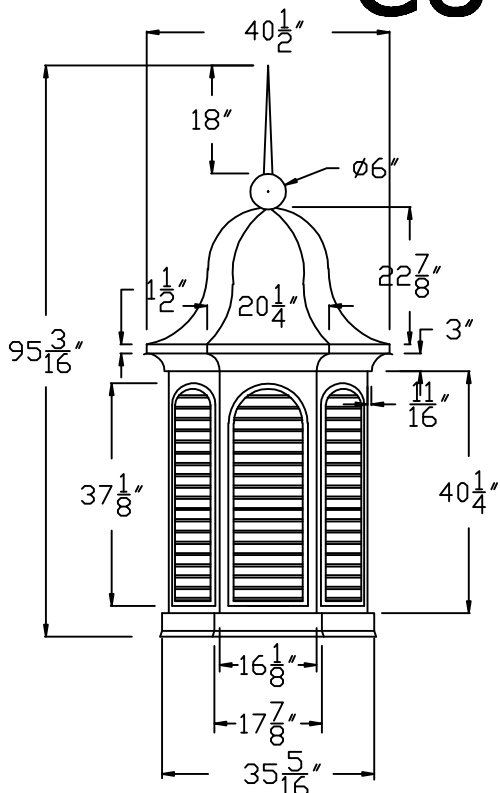

RUTLAND GUTTER SUPPLY LLC

rutlandguttersupply@yahoo.com Ph: 407-859-1119 Fax: 407-859-1123

CU001L 6 SIDED

SIDE VIEW

TOP VIEW

BASE VIEW

Scale: NONE

SELECT ROOF SHAPE