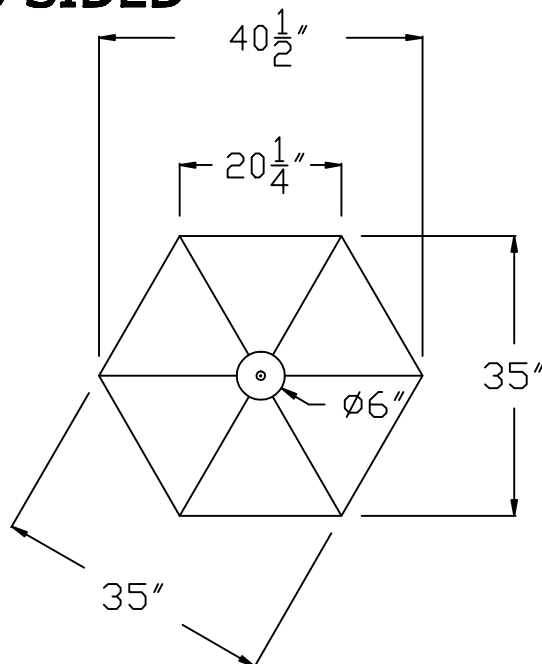

RUTLAND GUTTER SUPPLY LLC

rutlandguttersupply@yahoo.com Ph: 407-859-1119 Fax: 407-859-1123

CU001L 6 SIDED

SIDE VIEW

TOP VIEW

BASE VIEW

Scale: NONE

SELECT ROOF SHAPE