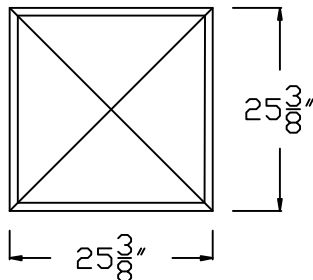

RUTLAND GUTTER SUPPLY LLC

rutlandguttersupply@yahoo.com Ph: 407-859-1119 Fax: 407-859-1123

CU003 Medium Square Cupola

SIDE VIEW

PLAN VIEW

BASE VIEW

SELECT ROOF SHAPE

- | | | | | | |
|---|--|---|---|---|---|
|  |  |  |  |  | |
| Flat Roof | Gable | Hip Pyramid | Hip-Ridge | Hip End & Ridge | |
|  |  |  |  |  |  |
| 5-Facet Hip | 6-Facet Hip | 7-Facet Hip | Hexagon Turret | Octagon Turret | Cone Turret |