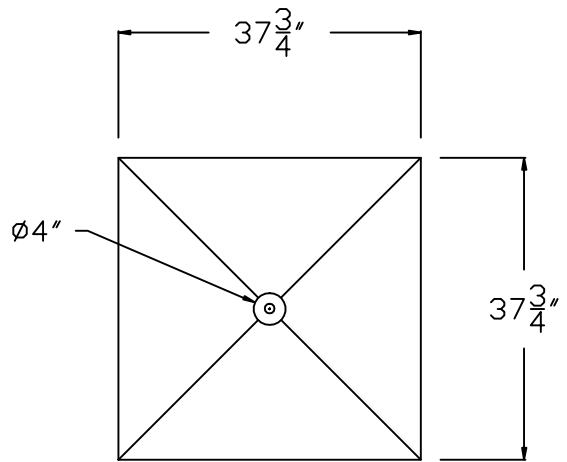

RUTLAND GUTTER SUPPLY LLC

rutlandguttersupply@yahoo.com Ph: 407-859-1119 Fax: 407-859-1123

CU003 Medium Square Cupola

SIDE VIEW

PLAN VIEW

BASE VIEW

SELECT ROOF SHAPE

- | | | | | | |
|---|--|---|---|---|---|
|  |  |  |  |  | |
| Flat Roof | Gable | Hip Pyramid | Hip-Ridge | Hip End & Ridge | |
|  |  |  |  |  |  |
| 5-Facet Hip | 6-Facet Hip | 7-Facet Hip | Hexagon Turret | Octagon Turret | Cone Turret |