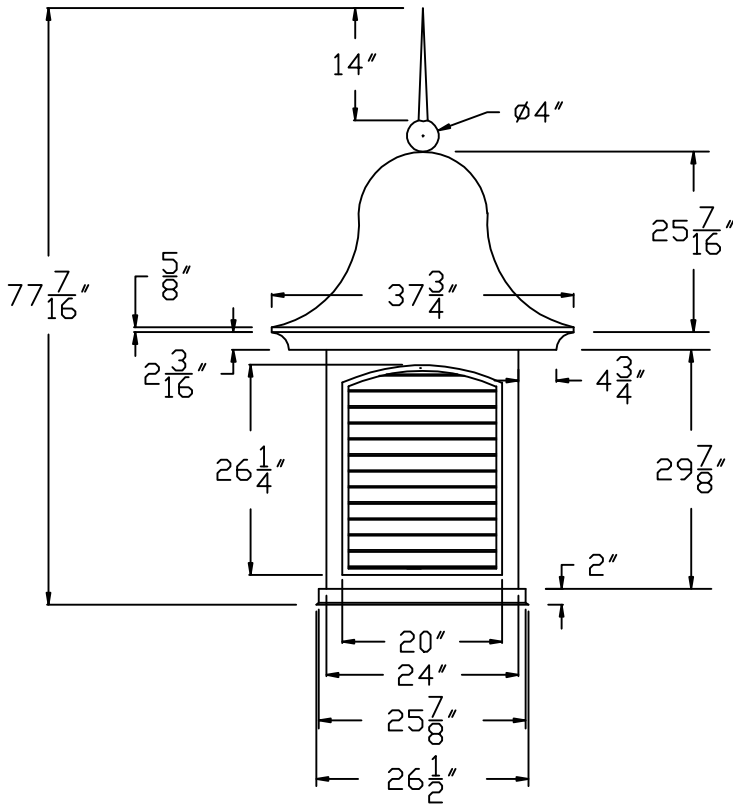

RUTLAND GUTTER SUPPLY LLC

rutlandguttersupply@yahoo.com Ph: 407-859-1119 Fax: 407-859-1123

CU003 Medium Square Cupola

SIDE VIEW

PLAN VIEW

BASE VIEW

SELECT ROOF SHAPE

- | | | | | | |
|---|--|---|---|---|---|
|  |  |  |  |  | |
| Flat Roof | Gable | Hip Pyramid | Hip-Ridge | Hip End & Ridge | |
|  |  |  |  |  |  |
| 5-Facet Hip | 6-Facet Hip | 7-Facet Hip | Hexagon Turret | Octagon Turret | Cone Turret |

Company:	Item: MEDIUM SQUARE COPULA
Invoice:	Material:
PO#:	Notes:
Architect:	
Contractor:	
Date:	
Approved by:	
Signature:	

CUSTOM ORDERS CAN NOT BE RETURNED