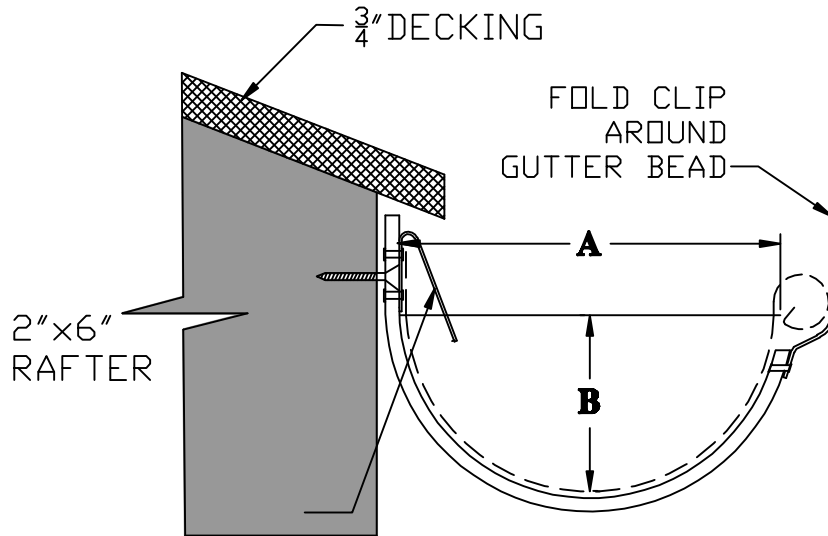

RUTLAND GUTTER SUPPLY LLC

rutlandguttersupply@yahoo.com Ph: 407-859-1119 Fax: 407-859-1123

FLAT FACIA MOUNT HR HANGER

MAKE SURE CLIP IS NOT FOLDED LOWER THAN BACK OF GUTTER

HANGERS MAXIMUM 3' ON CENTER

TYPICAL HR GUTTER WITH BEAD OUTSIDE

TYPICAL HR GUTTER WITH BEAD INSIDE

GUTTER SIZE

A	B
5"	2 1/2"
6"	3"
7"	3 1/2"
8"	4"

Company:	Item:
Invoice:	Material:
PO#:	Notes:
Architect:	
Contractor:	
Date:	
Approved by:	
Signature:	

CUSTOM ORDERS CAN NOT BE RETURNED