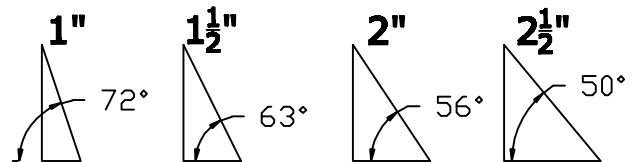

RUTLAND GUTTER SUPPLY LLC

rutlandguttersupply@yahoo.com Ph: 407-859-1119 Fax: 407-859-1123

K-STYLE FASCIA MOUNT HANGER

WEDGES

SIZE	PITCH	ANGLE
1"	2/12 - 4/12	72°
1 1/2"	5/12 - 6/12	63°
2"	7/12 - 8/12	56°
2 1/2"	9/12 - 12/12	50°

GUTTER SIZE

A	B
5"	2 1/2"
6"	3"
7"	3 1/2"
8"	4"

Company:	Item:
Invoice:	Material:
PO#:	Notes:
Architect:	
Contractor:	
Date:	
Approved by:	
Signature:	

CUSTOM ORDERS CAN NOT BE RETURNED