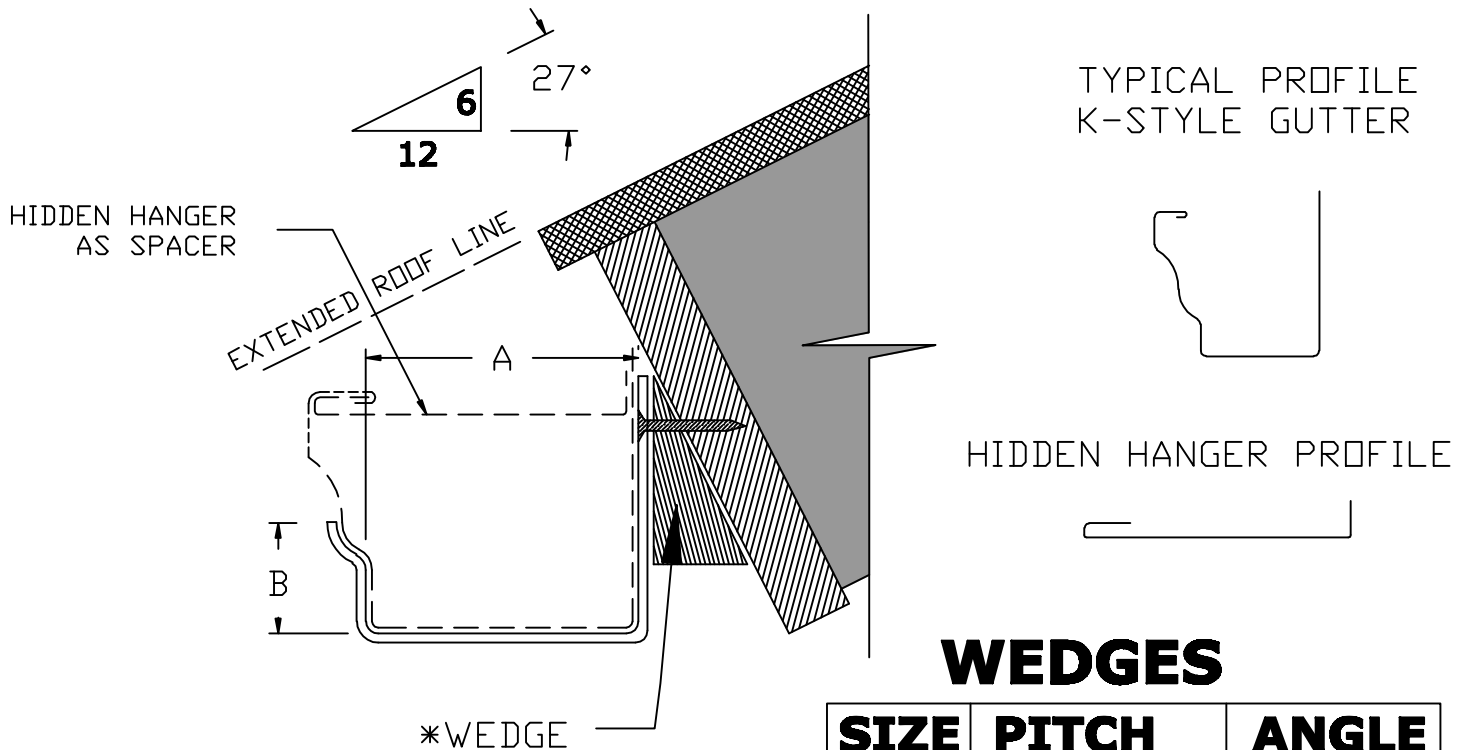

RUTLAND GUTTER SUPPLY LLC

rutlandguttersupply@yahoo.com Ph: 407-859-1119 Fax: 407-859-1123

K-STYLE FASCIA MOUNT HANGER

WEDGES

SIZE	PITCH	ANGLE
1"	2/12 - 4/12	72°
1 1/2"	5/12 - 6/12	63°
2"	7/12 - 8/12	56°
2 1/2"	9/12 - 12/12	50°

GUTTER SIZE

A	B
5"	2 1/2"
6"	3"
7"	3 1/2"
8"	4"

Company:	Item:
Invoice:	Material:
PO#:	Notes:
Architect:	
Contractor:	
Date:	
Approved by:	
Signature:	

CUSTOM ORDERS CAN NOT BE RETURNED