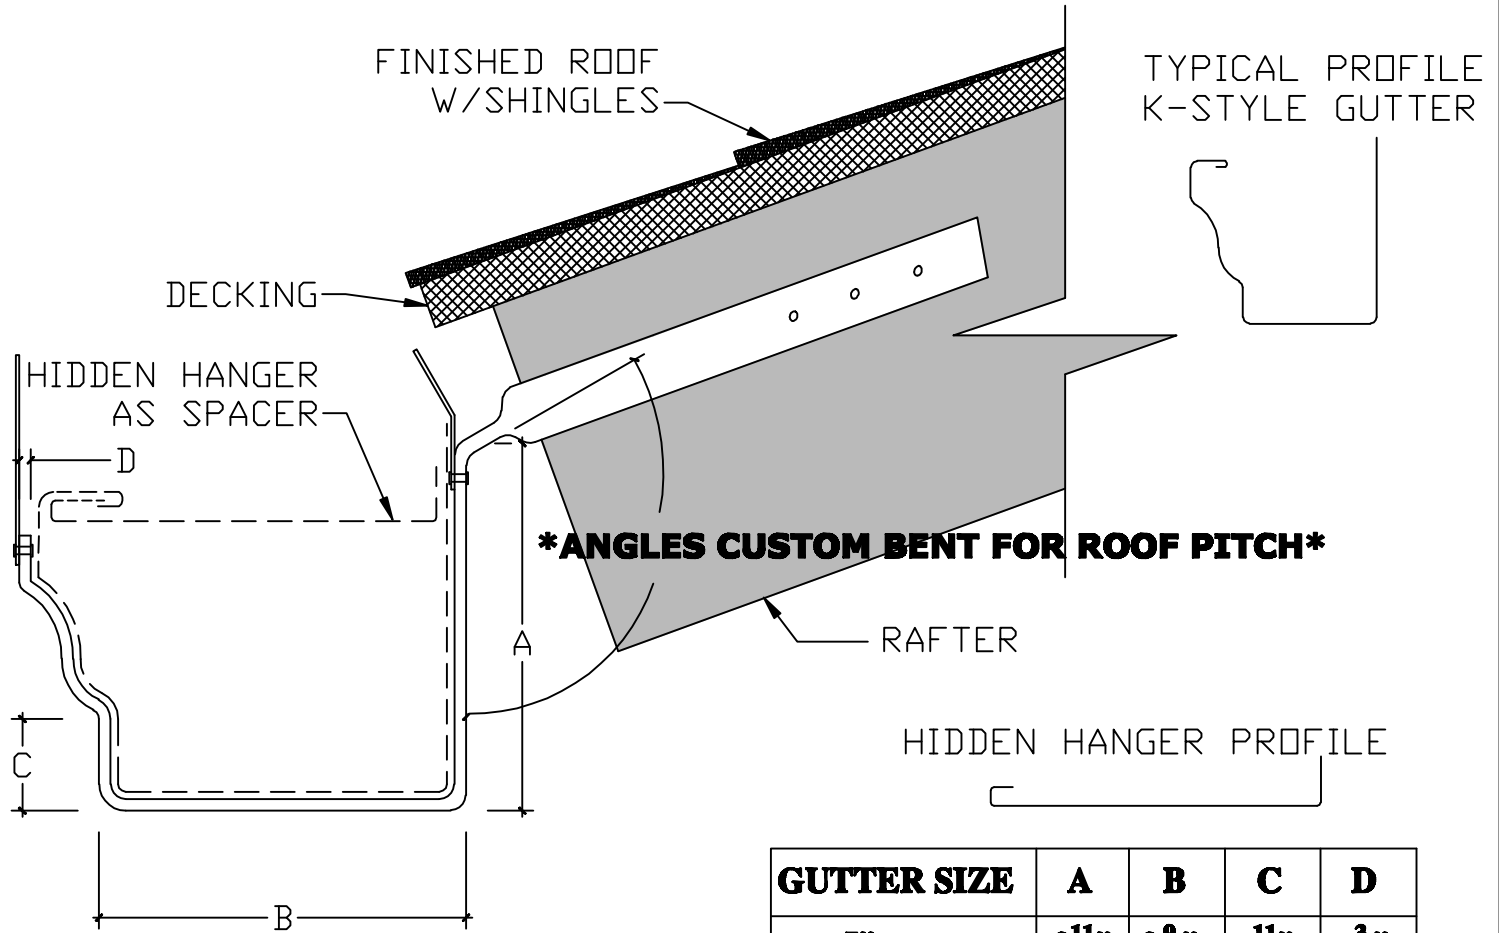

## K-Style Side Rafter Mount Hanger

GUTTER SIZE	A	B	C	D
5"	3 $\frac{11}{16}$ "	3 $\frac{9}{16}$ "	$\frac{11}{16}$ "	$\frac{3}{16}$ "
6"	5 $\frac{3}{16}$ "	4 $\frac{3}{8}$ "	$\frac{11}{16}$ "	$\frac{3}{16}$ "
7"	6 $\frac{3}{16}$ "	5 $\frac{1}{8}$ "	$\frac{11}{16}$ "	$\frac{3}{16}$ "
8"	8 $\frac{1}{8}$ "	6 $\frac{1}{8}$ "	1 $\frac{1}{4}$ "	$\frac{1}{4}$ "