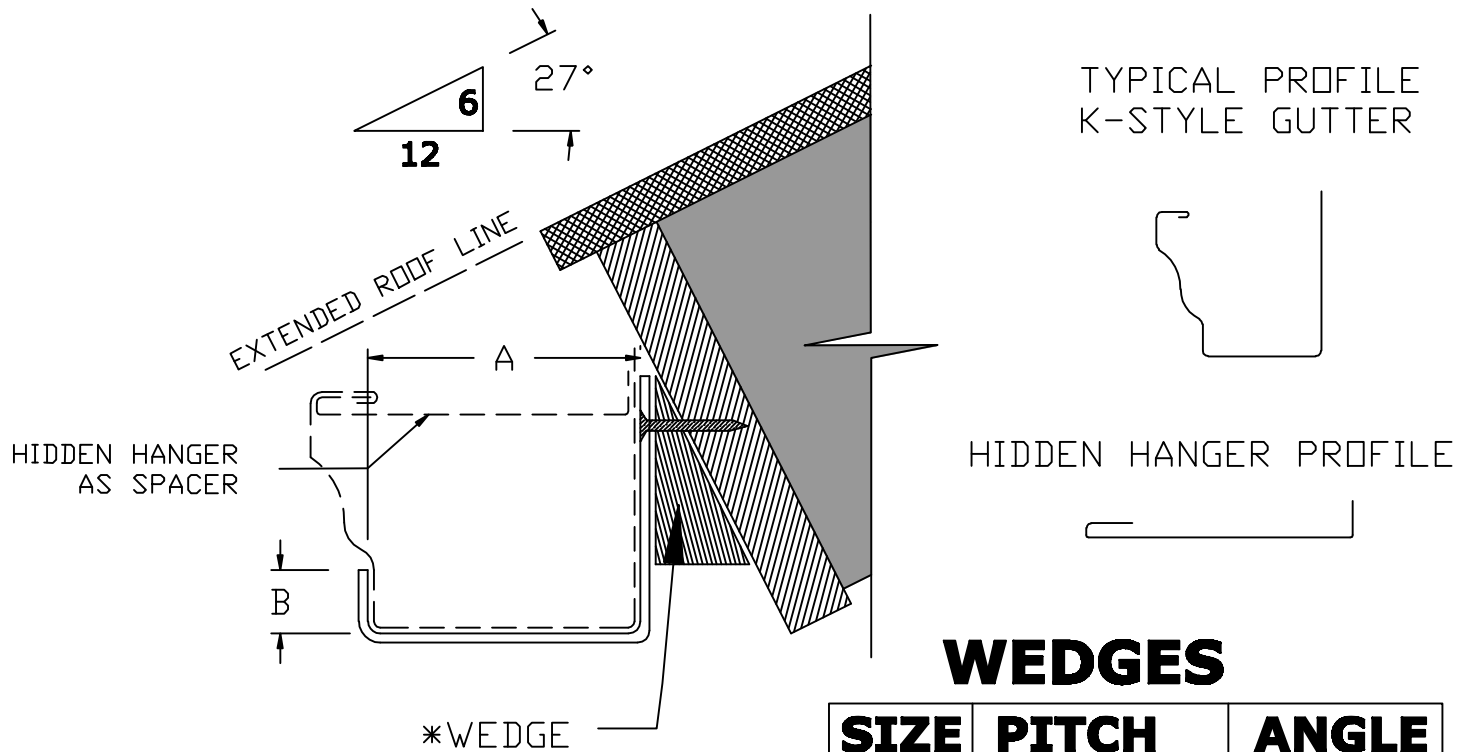

RUTLAND GUTTER SUPPLY LLC

rutlandguttersupply@yahoo.com Ph: 407-859-1119 Fax: 407-859-1123

K-STYLE FASCIA MOUNT HANGER

GUTTER SIZE

A	B
5"	11/16"
6"	11/16"
7"	11/16"
8"	1 1/4"

WEDGES

SIZE	PITCH	ANGLE
1"	2/12 - 4/12	72°
1 1/2"	5/12 - 6/12	63°
2"	7/12 - 8/12	56°
2 1/2"	9/12 - 12/12	50°