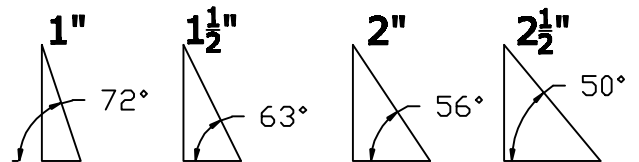

RUTLAND GUTTER SUPPLY LLC

rutlandguttersupply@yahoo.com Ph: 407-859-1119 Fax: 407-859-1123

K-STYLE FASCIA MOUNT HANGER

GUTTER SIZE

A	B
5"	11/16"
6"	11/16"
7"	11/16"
8"	1 1/4"

WEDGES

SIZE	PITCH	ANGLE
1"	2/12 - 4/12	72°
1 1/2"	5/12 - 6/12	63°
2"	7/12 - 8/12	56°
2 1/2"	9/12 - 12/12	50°