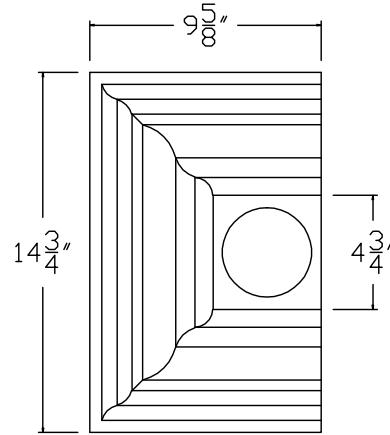

## LH030

BACK VIEW

TOP VIEW

FRONT VIEW

SIDE VIEW

**RUTLAND RESERVES THE RIGHT TO CHANGE OR MODIFY. DIMENSIONS SHOWN ARE FOR REFERENCE ONLY**

<b>Company:</b>	<b>Item: LH030</b>
<b>Invoice:</b>	<b>Material:</b>
<b>PO#:</b>	<b>Notes:</b>
<b>Architect:</b>	
<b>Contractor:</b>	
<b>Date:</b>	
<b>Approved by:</b>	
<b>Signature:</b>	