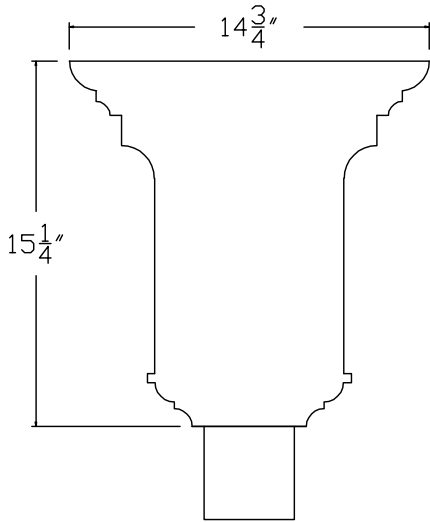

## LH030

BACK VIEW

TOP VIEW

FRONT VIEW

SIDE VIEW

**RUTLAND RESERVES THE RIGHT TO CHANGE OR MODIFY. DIMENSIONS SHOWN ARE FOR REFERENCE ONLY**

<b>Company:</b>	<b>Item: LH030</b>
<b>Invoice:</b>	<b>Material:</b>
<b>PO#:</b>	<b>Notes:</b>
<b>Architect:</b>	
<b>Contractor:</b>	
<b>Date:</b>	
<b>Approved by:</b>	
<b>Signature:</b>	