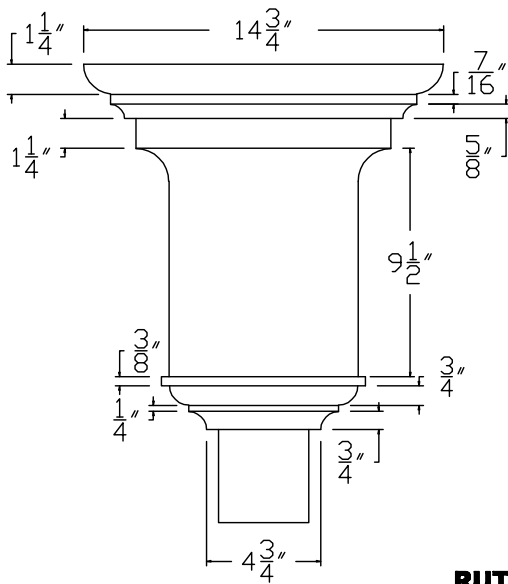

## LH030

BACK VIEW

TOP VIEW

FRONT VIEW

SIDE VIEW

**RUTLAND RESERVES THE RIGHT TO CHANGE OR MODIFY. DIMENSIONS SHOWN ARE FOR REFERENCE ONLY**

<b>Company:</b>	<b>Item: LH030</b>
<b>Invoice:</b>	<b>Material:</b>
<b>PO#:</b>	<b>Notes:</b>
<b>Architect:</b>	
<b>Contractor:</b>	
<b>Date:</b>	
<b>Approved by:</b>	
<b>Signature:</b>	