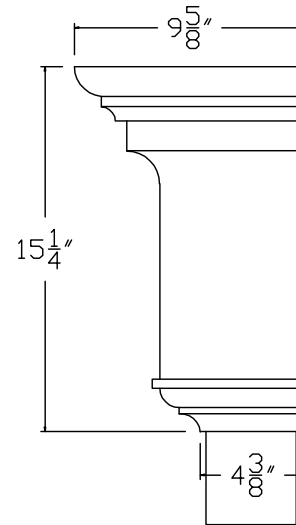

## LH030

BACK VIEW

TOP VIEW

FRONT VIEW

SIDE VIEW

**RUTLAND RESERVES THE RIGHT TO CHANGE OR MODIFY. DIMENSIONS SHOWN ARE FOR REFERENCE ONLY**

<b>Company:</b>	<b>Item: LH030</b>
<b>Invoice:</b>	<b>Material:</b>
<b>PO#:</b>	<b>Notes:</b>
<b>Architect:</b>	
<b>Contractor:</b>	
<b>Date:</b>	
<b>Approved by:</b>	
<b>Signature:</b>	