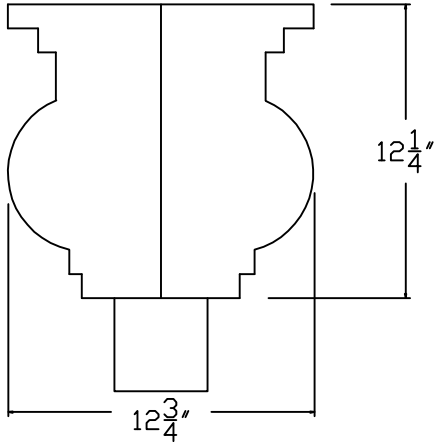

RUTLAND GUTTER SUPPLY LLC

rutlandguttersupply@yahoo.com Ph: 407-859-1119 Fax: 407-859-1123

LH065 INSIDE CORNER

BACK VIEW

TOP VIEW

FRONT VIEW

SIDE VIEW

Company:	Item: LH065 INSIDE CORNER
Invoice:	Material:
PO#:	Notes:
Architect:	
Contractor:	
Date:	
Approved by:	
Signature:	