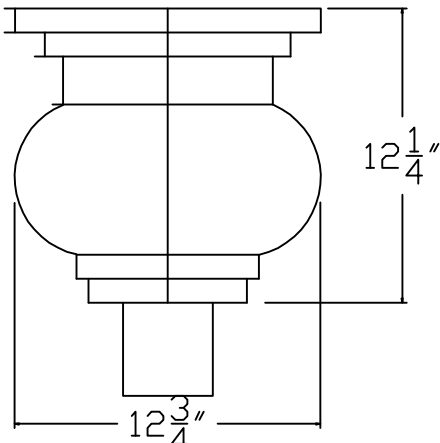

RUTLAND GUTTER SUPPLY LLC

rutlandguttersupply@yahoo.com Ph: 407-859-1119 Fax: 407-859-1123

LH065 INSIDE CORNER

BACK VIEW

TOP VIEW

FRONT VIEW

SIDE VIEW

Company:	Item: LH065 INSIDE CORNER
Invoice:	Material:
PO#:	Notes:
Architect:	
Contractor:	
Date:	
Approved by:	
Signature:	