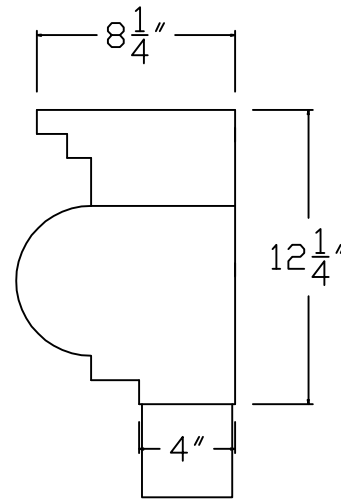

RUTLAND GUTTER SUPPLY LLC

rutlandguttersupply@yahoo.com Ph: 407-859-1119 Fax: 407-859-1123

LH065 INSIDE CORNER

BACK VIEW

TOP VIEW

FRONT VIEW

SIDE VIEW

Company:	Item: LH065 INSIDE CORNER
Invoice:	Material:
PO#:	Notes:
Architect:	
Contractor:	
Date:	
Approved by:	
Signature:	