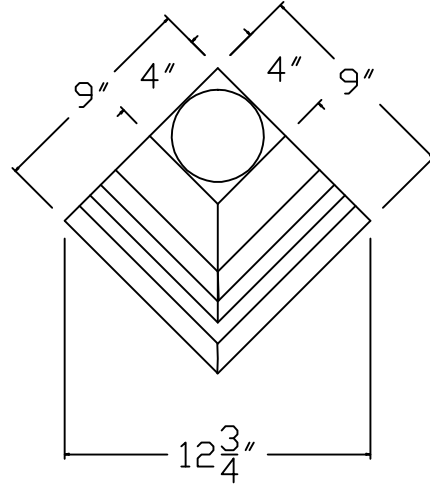

RUTLAND GUTTER SUPPLY LLC

rutlandguttersupply@yahoo.com Ph: 407-859-1119 Fax: 407-859-1123

LH065 INSIDE CORNER

BACK VIEW

TOP VIEW

FRONT VIEW

SIDE VIEW

Company:	Item: LH065 INSIDE CORNER
Invoice:	Material:
PO#:	Notes:
Architect:	
Contractor:	
Date:	
Approved by:	
Signature:	