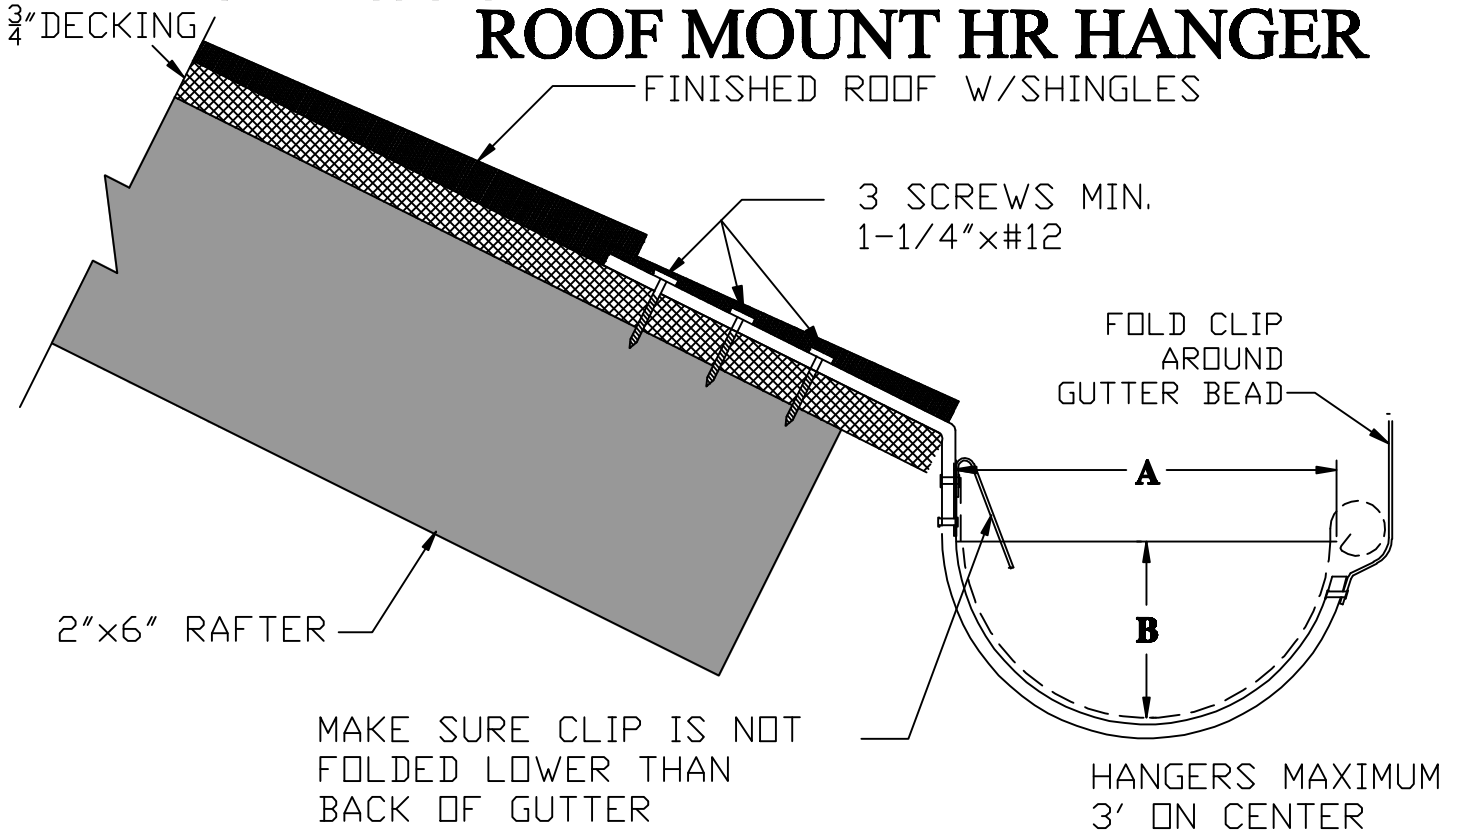

## ROOF MOUNT HR HANGER

TYPICAL HR GUTTER WITH BEAD OUTSIDE

TYPICAL HR GUTTER WITH BEAD INSIDE

### GUTTER SIZE

A	B
5"	2 1/2"
6"	3"
7"	3 1/2"
8"	4"

<b>Company:</b>	<b>Item:</b>
<b>Invoice:</b>	<b>Material:</b>
<b>PO#:</b>	<b>Notes:</b>
<b>Architect:</b>	
<b>Contractor:</b>	
<b>Date:</b>	
<b>Approved by:</b>	
<b>Signature:</b>	