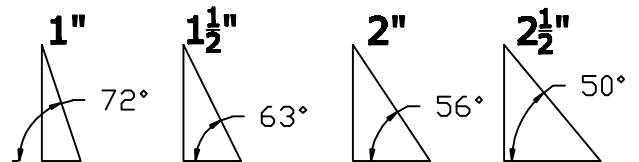

### WEDGES

SIZE	PITCH	ANGLE
1"	2/12 - 4/12	72°
1 ½"	5/12 - 6/12	63°
2"	7/12 - 8/12	56°
2 ½"	9/12 - 12/12	50°

<b>Company:</b>	<b>Item:</b>
<b>Invoice:</b>	<b>Material:</b>
<b>PO#:</b>	<b>Notes:</b>
<b>Architect:</b>	
<b>Contractor:</b>	
<b>Date:</b>	
<b>Approved by:</b>	
<b>Signature:</b>	