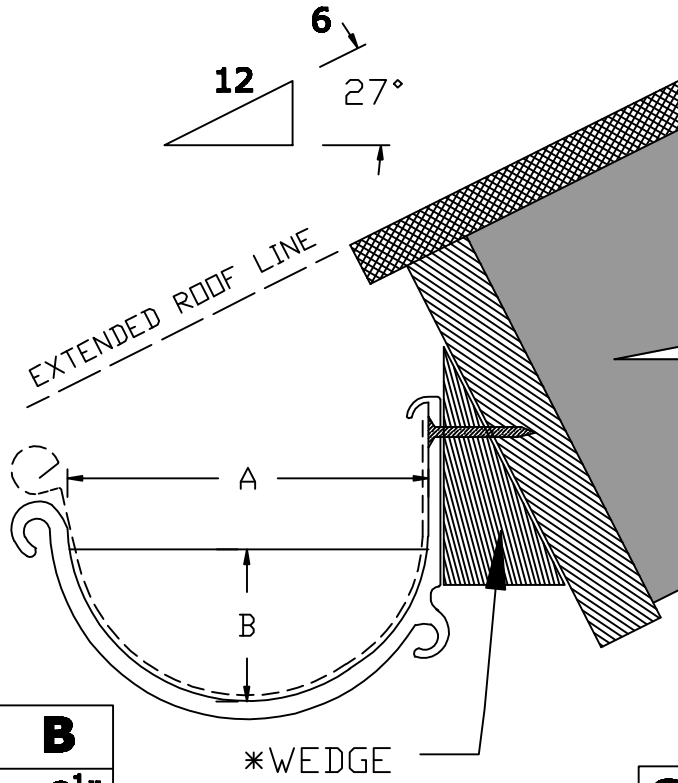

## SCROLL RAKE FASCIA MOUNTED HR HANGER

TYPICAL HR GUTTER WITH BEAD OUTSIDE

TYPICAL HR GUTTER WITH BEAD INSIDE

A	B
5"	2½"
6"	3"
7"	3½"
8"	4"
9"	4½"
10"	5"

### WEDGES

SIZE	PITCH	ANGLE
1"	2/12 - 4/12	72°
1 ½"	5/12 - 6/12	63°
2"	7/12 - 8/12	56°
2 ½"	9/12 - 12/12	50°

<b>Company:</b>	<b>Item:</b>
<b>Invoice:</b>	<b>Material:</b>
<b>PO#:</b>	<b>Notes:</b>
<b>Architect:</b>	
<b>Contractor:</b>	
<b>Date:</b>	
<b>Approved by:</b>	
<b>Signature:</b>	