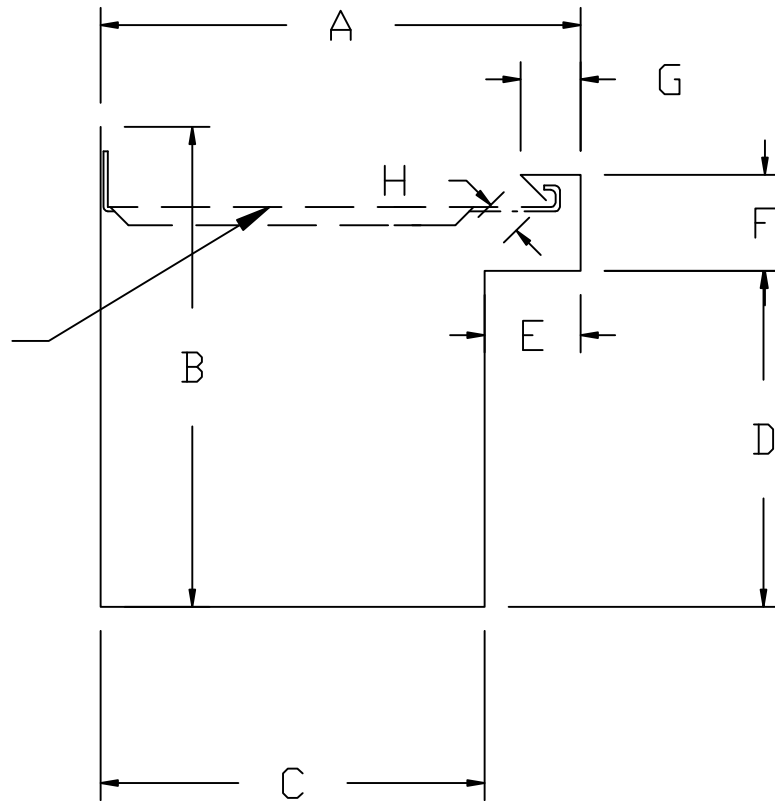

RUTLAND GUTTER SUPPLY LLC

rutlandguttersupply@yahoo.com Ph: 407-859-1119 Fax: 407-859-1123

BOX GUTTER SIZES

**HIDDEN
HANGER
REQUIRED**

STANDARD GUTTER SIZES

A	B	C	D	E	F	G	H
5"	5"	4"	3½"	1"	1"	5⁄8"	3⁄8"
6"	6"	5"	4½"	1"	1"	5⁄8"	3⁄8"
7"	7"	6"	5"	1"	1"	5⁄8"	3⁄8"
8"	8"	7"	6"	1"	1"	5⁄8"	3⁄8"