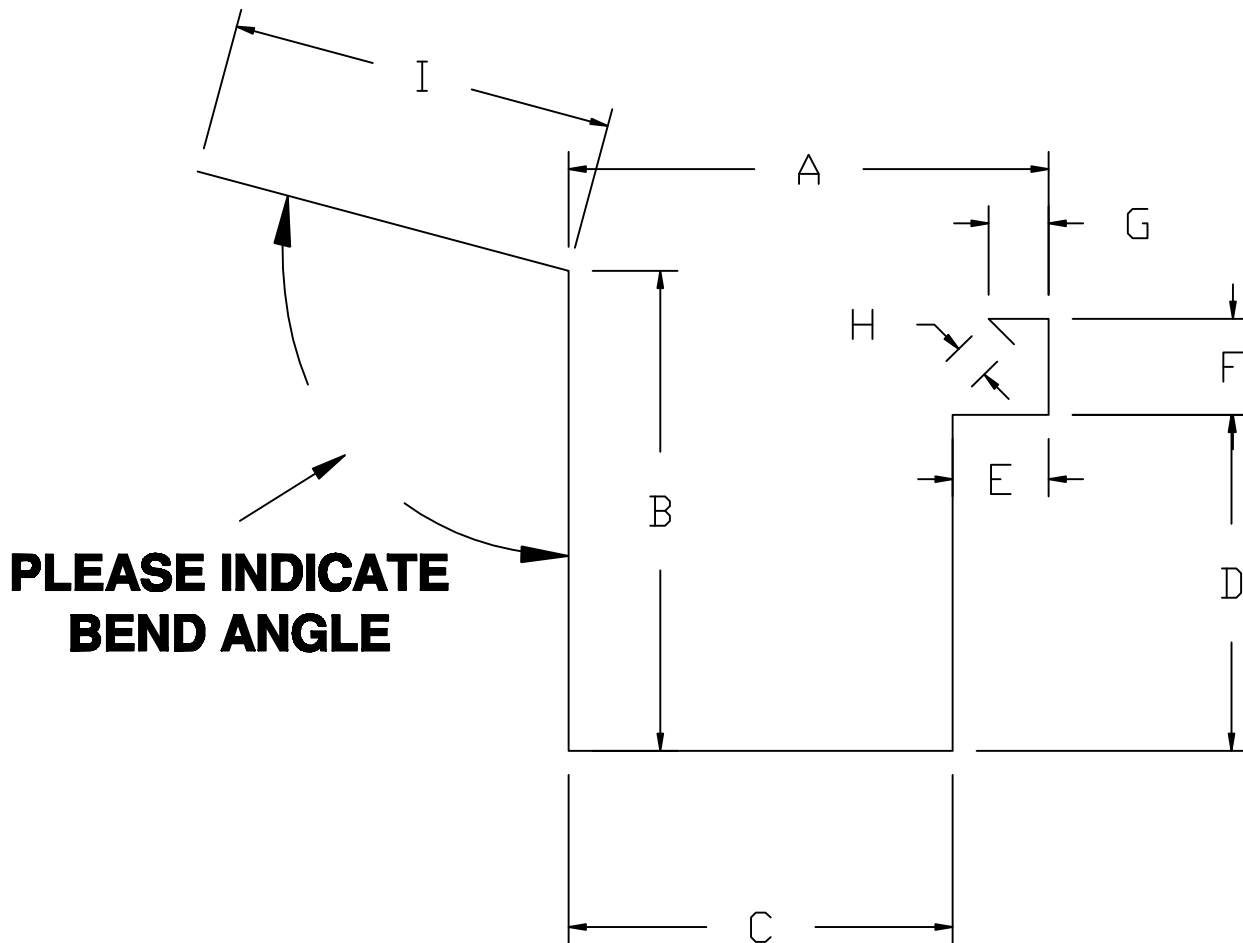

RUTLAND GUTTER SUPPLY LLC

rutlandguttersupply@yahoo.com Ph: 407-859-1119 Fax: 407-859-1123

BOX GUTTER WITH FLANGE

STANDARD GUTTER SIZES

A	B	C	D	E	F	G	H	I
5"	5"	4"	3½"	1"	1"	5/8"	3/8"	4"
6"	6"	5"	4½"	1"	1"	5/8"	3/8"	4"
7"	7"	6"	5"	1"	1"	5/8"	3/8"	4"
8"	8"	7"	6"	1"	1"	5/8"	3/8"	4"