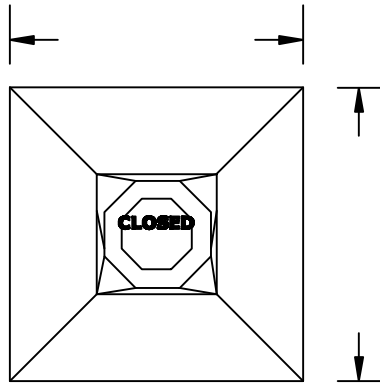

RUTLAND GUTTER SUPPLY LLC

rutlandguttersupply@yahoo.com Ph: 407-859-1119 Fax: 407-859-1123

CHIMNEY POT SHROUD

ORDER FORM

PLAN VIEW

ISO VIEW

FRONT VIEW

*** PLEASE FILL IN MISSING DIMENSIONS***