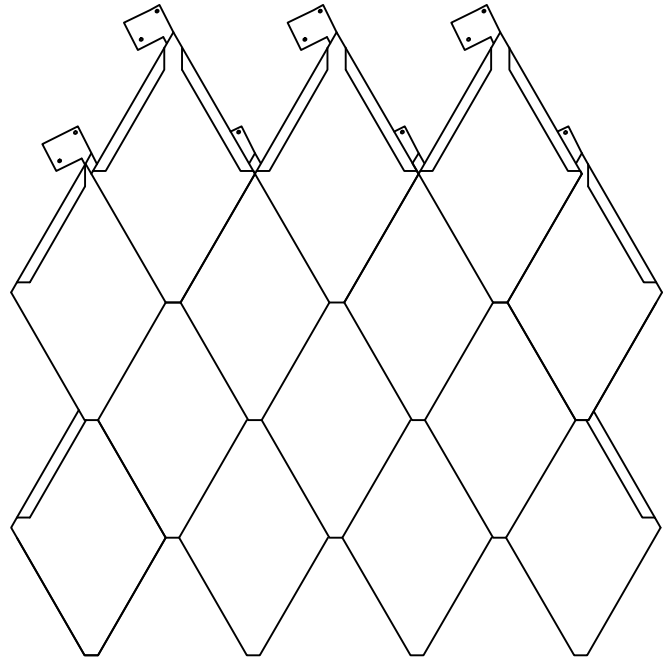

RUTLAND GUTTER SUPPLY LLC

rutlandguttersupply@yahoo.com Ph: 407-859-1119 Fax: 407-859-1123

COPPER DIAMOND ROOF TILE

Scale: 3" = 1'-0"

Company:	Item: COPPER DIAMOND ROOF TILE
Invoice:	Material: COPPER 20oz
PO#:	Notes: 256 pieces per 10' x 10' Square
Architect:	
Contractor:	
Date:	
Approved by:	
Signature:	