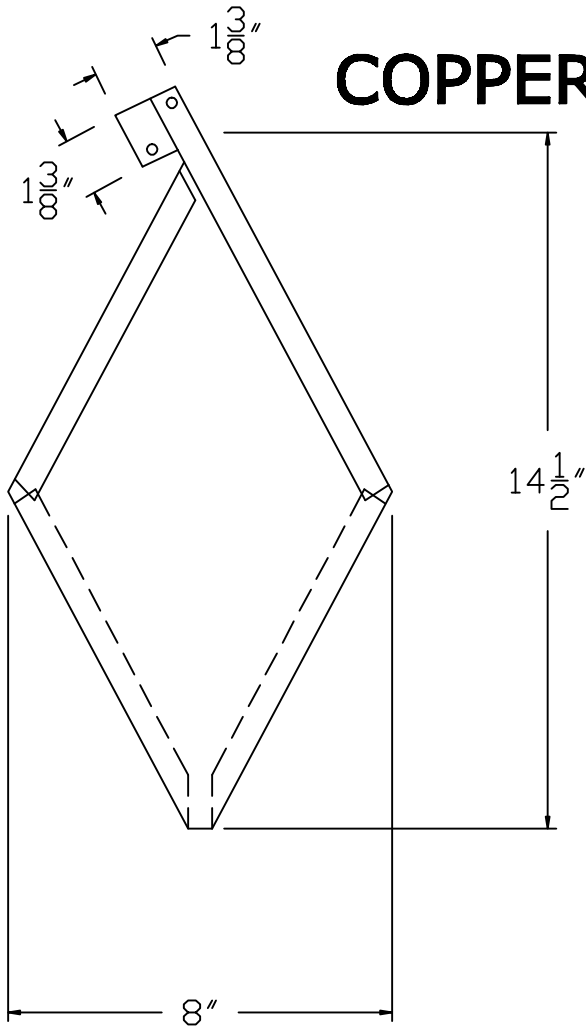

RUTLAND GUTTER SUPPLY LLC

rutlandguttersupply@yahoo.com Ph: 407-859-1119 Fax: 407-859-1123

COPPER DIAMOND ROOF TILE

Scale: 3" = 1'-0"

Company:	Item: COPPER DIAMOND ROOF TILE
Invoice:	Material: COPPER 20oz
PO#:	Notes: 256 pieces per 10' x 10' Square
Architect:	
Contractor:	
Date:	
Approved by:	
Signature:	