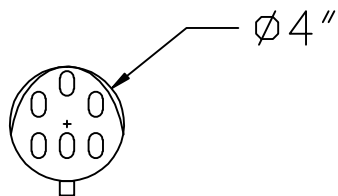

RUTLAND GUTTER SUPPLY LLC

rutlandguttersupply@yahoo.com Ph: 407-859-1119 Fax: 407-859-1123

4" INLINE CLEANOUT AVAILABLE IN COPPER AND ZINC

PLAN VIEW

ISO VIEW

FRONT VIEW

SIDE VIEW

Company:	Item: 4" INLINE CLEANOUT
Invoice:	Material:
PO#:	Notes:
Architect:	
Contractor:	
Date:	
Approved by:	
Signature:	