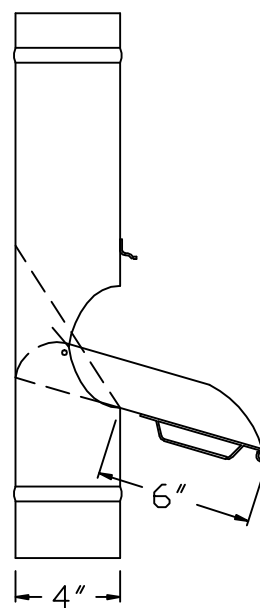

RUTLAND GUTTER SUPPLY LLC

rutlandguttersupply@yahoo.com Ph: 407-859-1119 Fax: 407-859-1123

4" INLINE CLEANOUT AVAILABLE IN COPPER AND ZINC

PLAN VIEW

ISO VIEW

FRONT VIEW

SIDE VIEW

Company:	Item: 4" INLINE CLEANOUT
Invoice:	Material:
PO#:	Notes:
Architect:	
Contractor:	
Date:	
Approved by:	
Signature:	