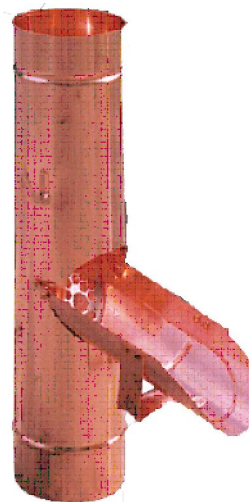

RUTLAND GUTTER SUPPLY LLC

rutlandguttersupply@yahoo.com Ph: 407-859-1119 Fax: 407-859-1123

4" INLINE CLEANOUT AVAILABLE IN COPPER AND ZINC

PLAN VIEW

ISO VIEW

FRONT VIEW

SIDE VIEW

Company:	Item: 4" INLINE CLEANOUT
Invoice:	Material:
PO#:	Notes:
Architect:	
Contractor:	
Date:	
Approved by:	
Signature:	