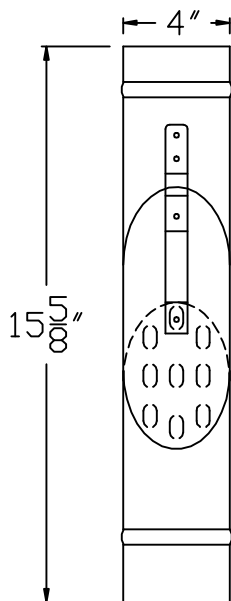

RUTLAND GUTTER SUPPLY LLC

rutlandguttersupply@yahoo.com Ph: 407-859-1119 Fax: 407-859-1123

4" INLINE CLEANOUT AVAILABLE IN COPPER AND ZINC

PLAN VIEW

ISO VIEW

FRONT VIEW

SIDE VIEW

Company:	Item: 4" INLINE CLEANOUT
Invoice:	Material:
PO#:	Notes:
Architect:	
Contractor:	
Date:	
Approved by:	
Signature:	