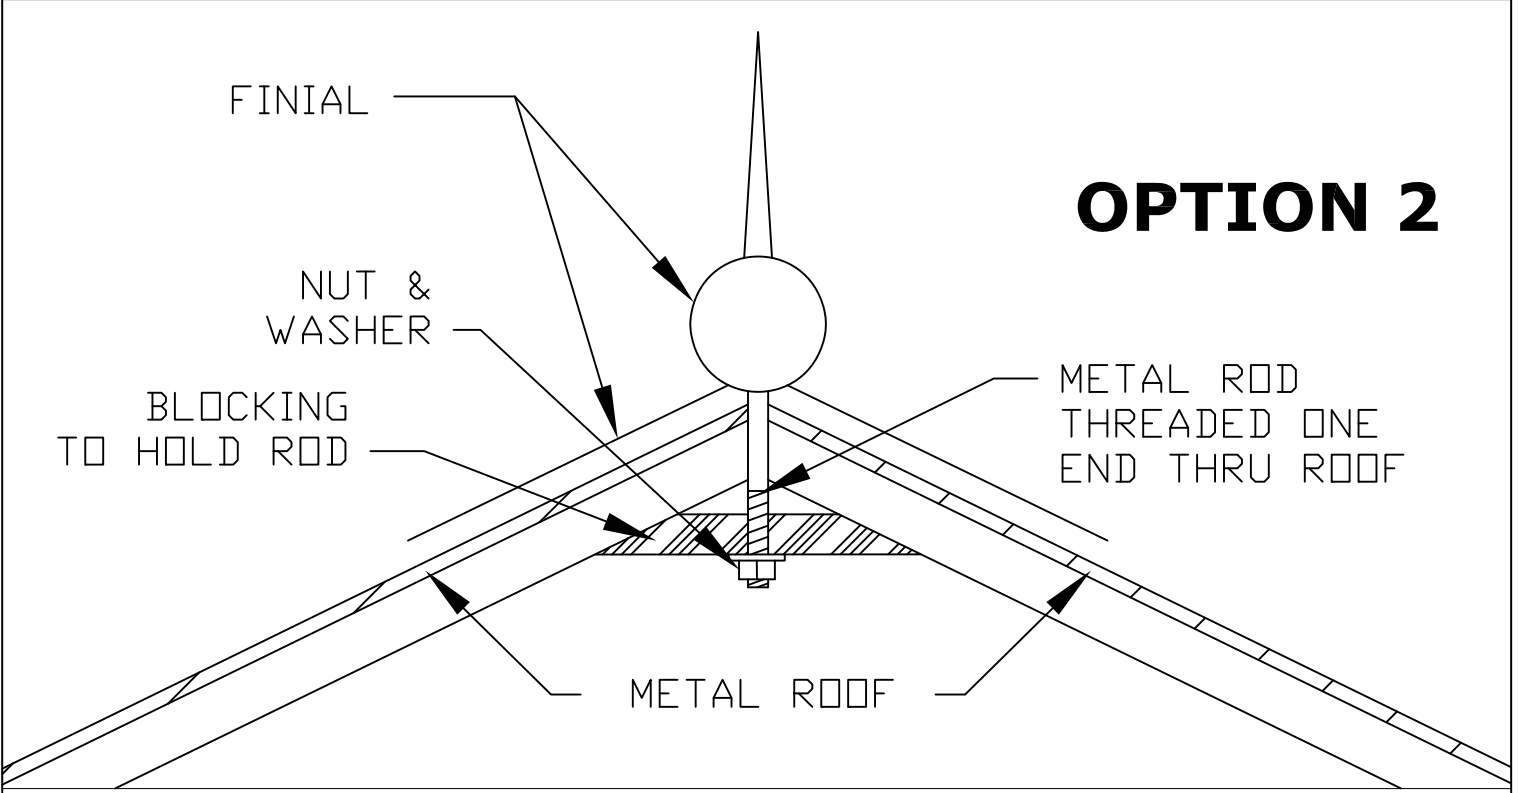

RUTLAND GUTTER SUPPLY LLC

sales@rutlandguttersupply.com Ph: 407-859-1119 Fax: 407-859-1123

FINIAL ATTACHED TO SHINGLE ROOF

FINIAL ATTACHED TO METAL ROOF

CUSTOM ORDERS CAN NOT BE RETURNED