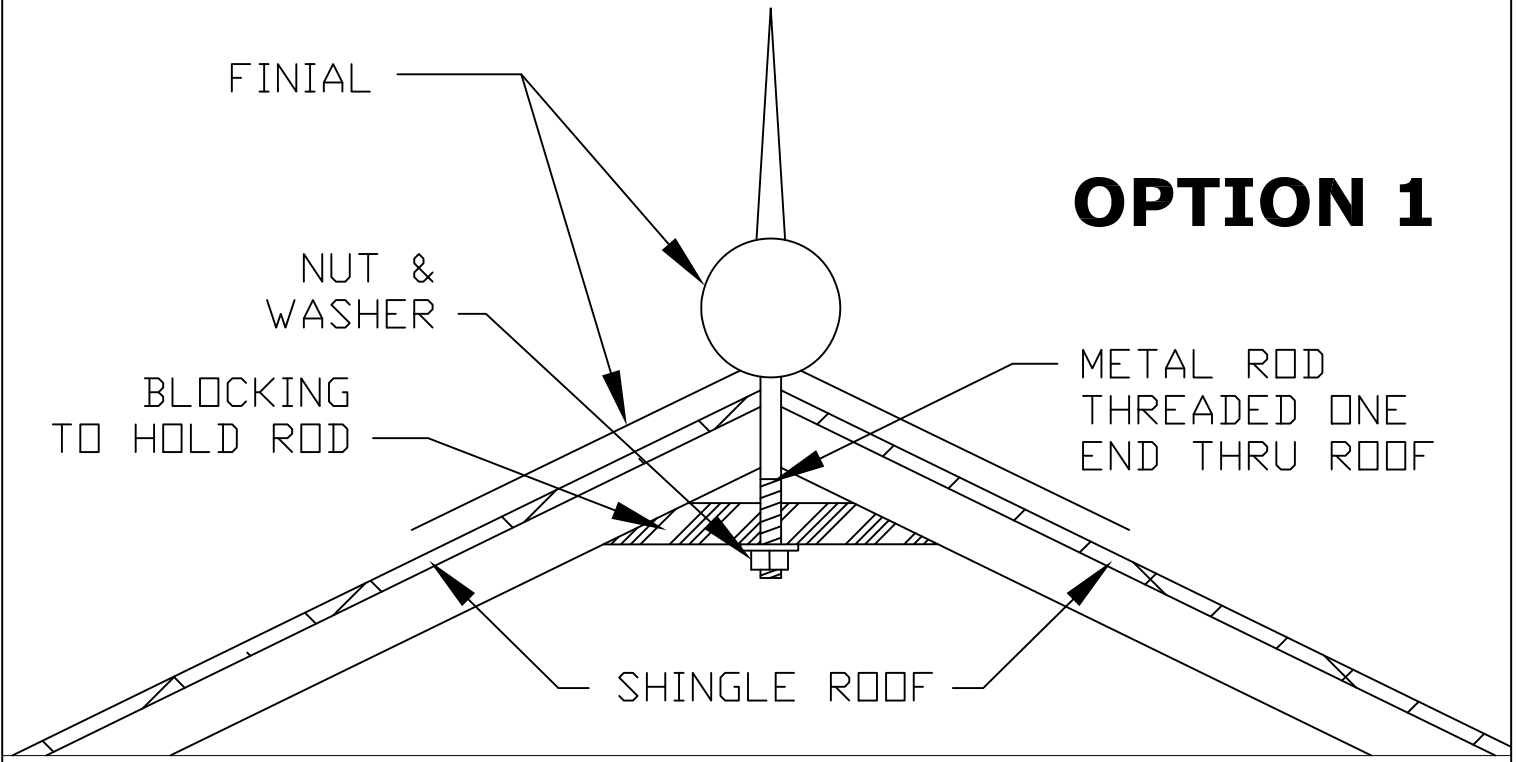

RUTLAND GUTTER SUPPLY LLC

sales@rutlandguttersupply.com Ph: 407-859-1119 Fax: 407-859-1123

FINIAL ATTACHED TO SHINGLE ROOF

FINIAL ATTACHED TO METAL ROOF

CUSTOM ORDERS CAN NOT BE RETURNED