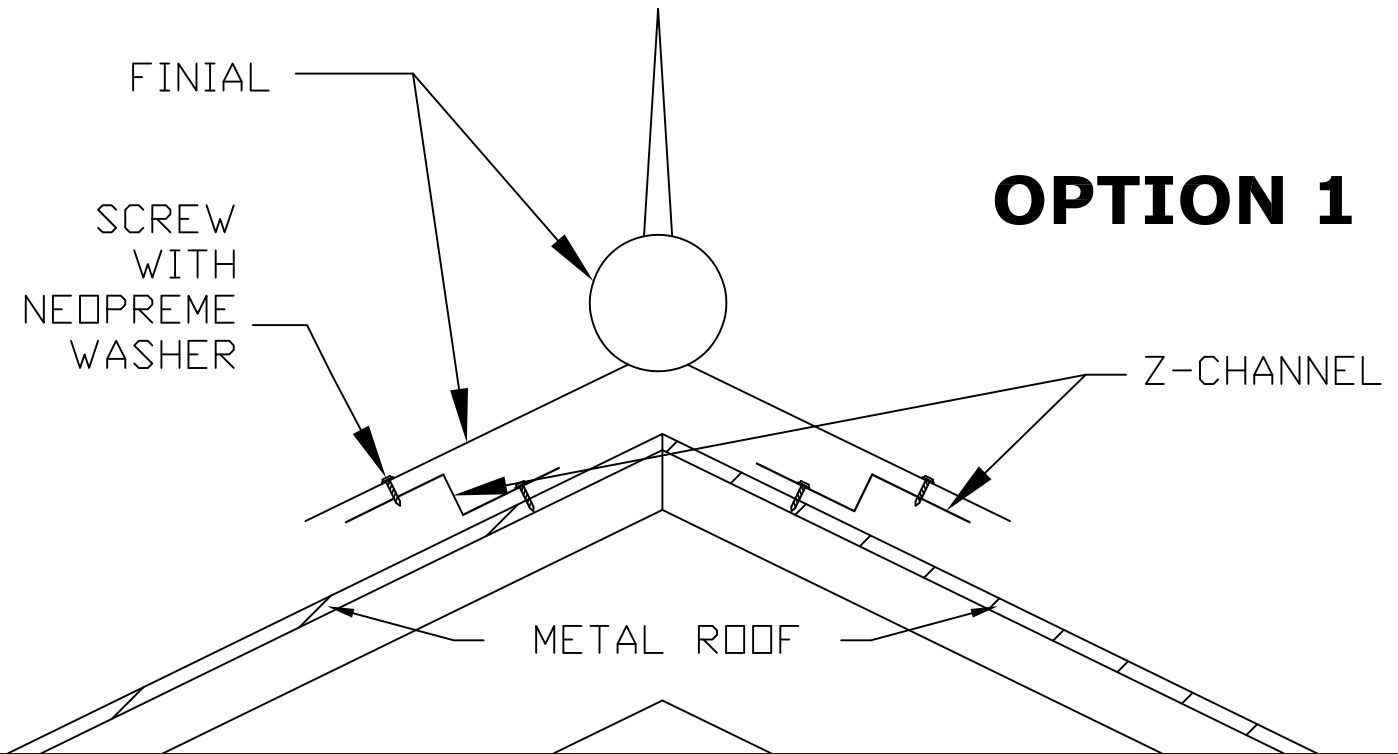

RUTLAND GUTTER SUPPLY LLC

sales@rutlandguttersupply.com Ph: 407-859-1119 Fax: 407-859-1123

OPTION 1

FINIAL ATTACHED TO METAL ROOF

OPTION 2

FINIAL ATTACHED TO METAL ROOF

CUSTOM ORDERS CAN NOT BE RETURNED