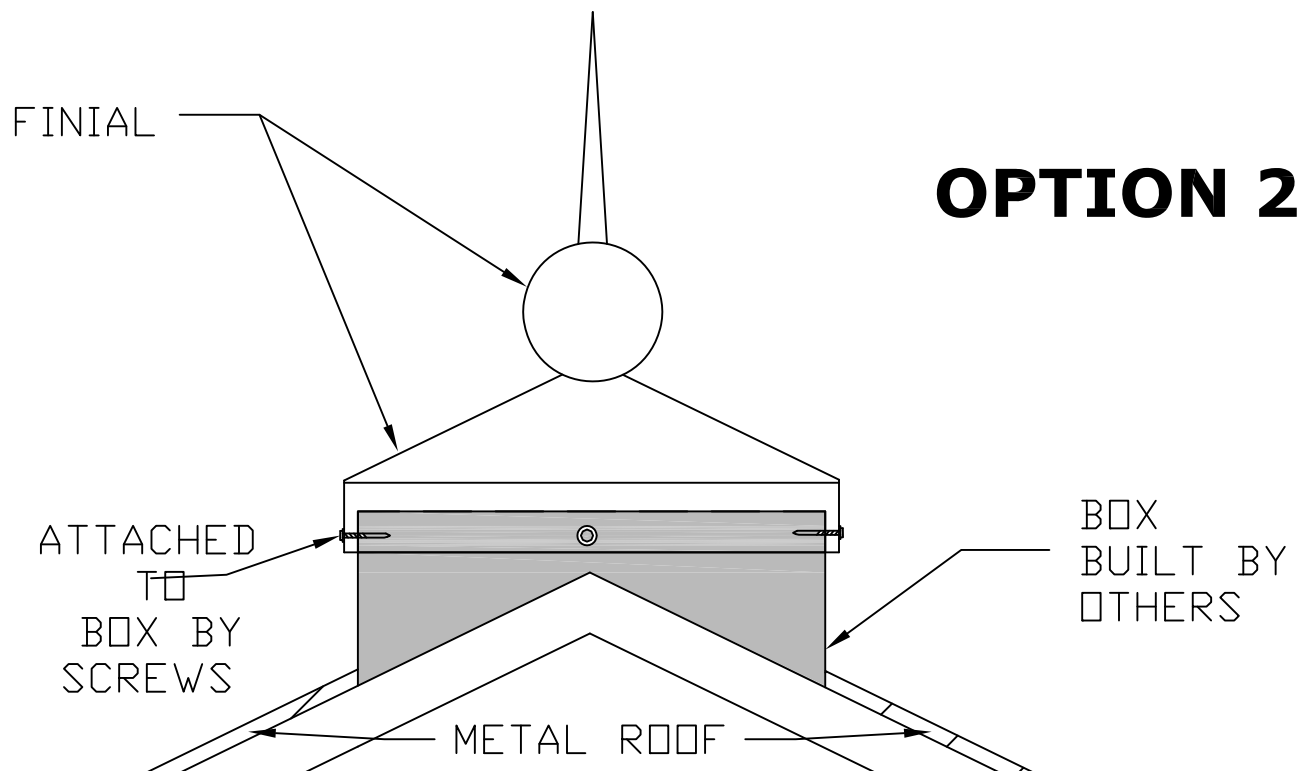

RUTLAND GUTTER SUPPLY LLC

sales@rutlandguttersupply.com Ph: 407-859-1119 Fax: 407-859-1123

OPTION 1

FINIAL ATTACHED TO METAL ROOF

OPTION 2

FINIAL ATTACHED TO METAL ROOF

CUSTOM ORDERS CAN NOT BE RETURNED