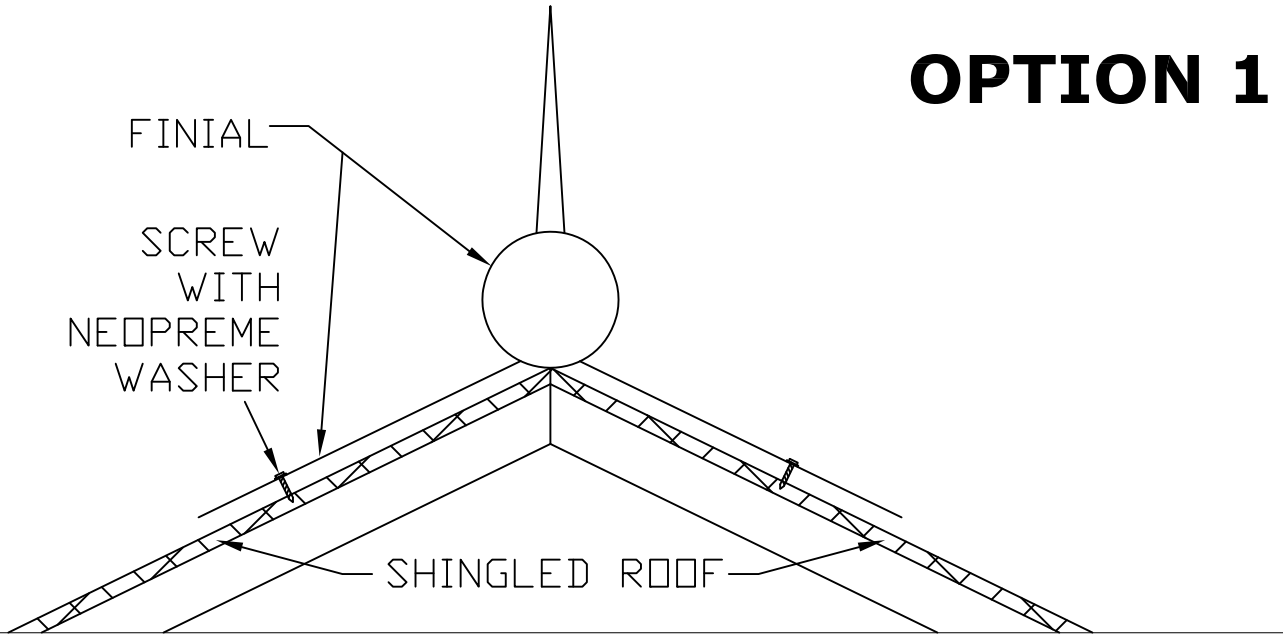

RUTLAND GUTTER SUPPLY LLC

sales@rutlandguttersupply.com Ph: 407-859-1119 Fax: 407-859-1123

FINIAL ATTACHED TO SHINGLE ROOF

FINIAL ATTACHED TO SHINGLE ROOF

CUSTOM ORDERS CAN NOT BE RETURNED