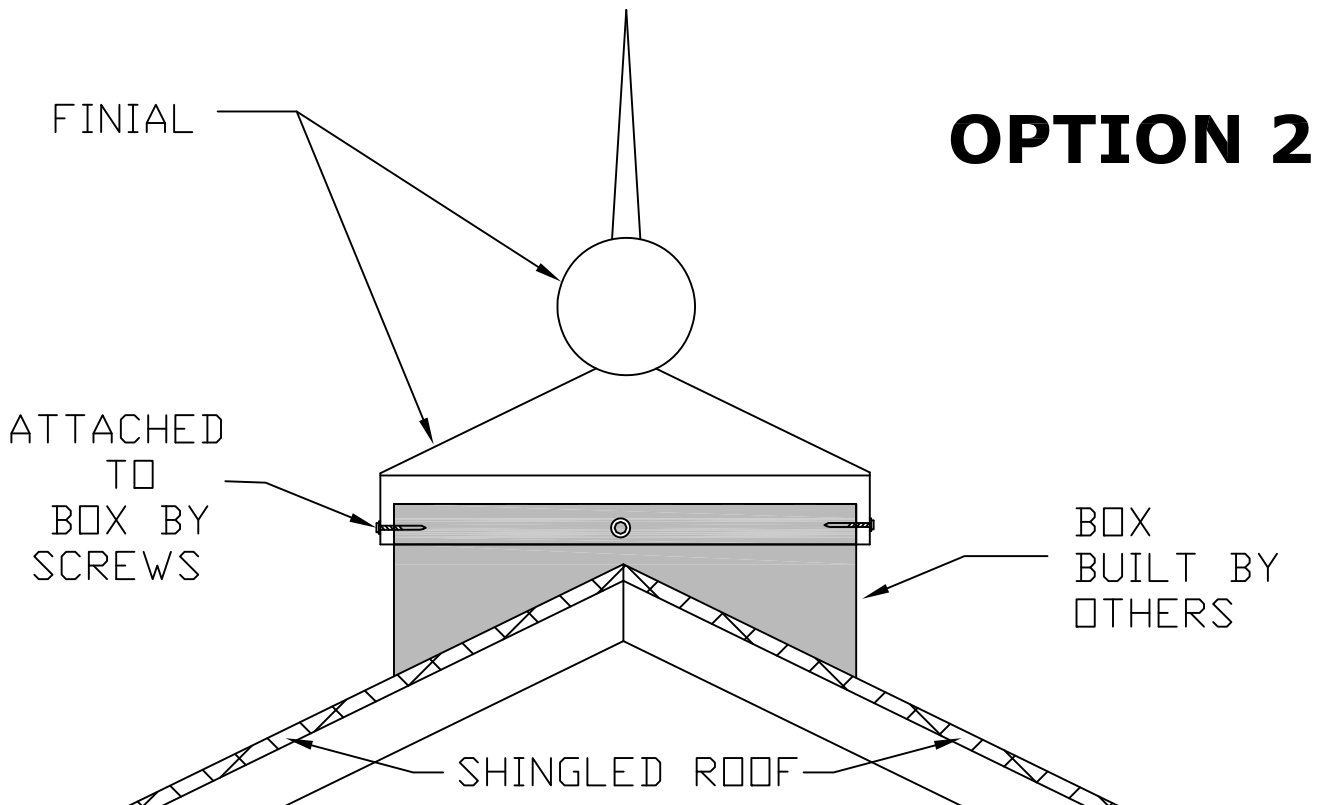

RUTLAND GUTTER SUPPLY LLC

sales@rutlandguttersupply.com Ph: 407-859-1119 Fax: 407-859-1123

FINIAL ATTACHED TO SHINGLE ROOF

FINIAL ATTACHED TO SHINGLE ROOF

CUSTOM ORDERS CAN NOT BE RETURNED