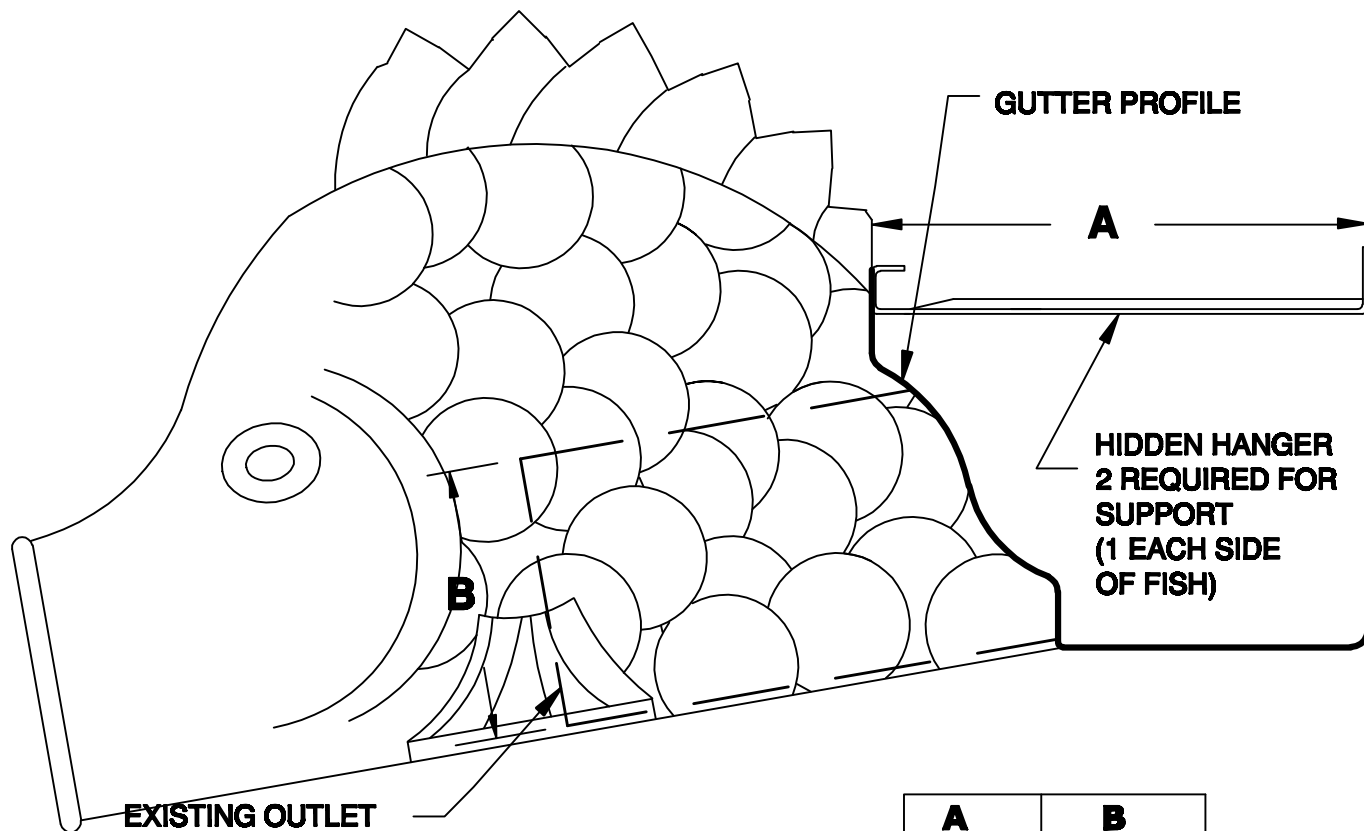

RUTLAND GUTTER SUPPLY LLC

rutlandguttersupply@yahoo.com Ph: 407-859-1119 Fax: 407-859-1123

FISH SPOUT K-STYLE

SIDE VIEW

A	B
GUTTER SIZE	OUTLET MAX SIZE
6"	3"
7"	4"
8"	4"

Company:

Item:

Invoice: