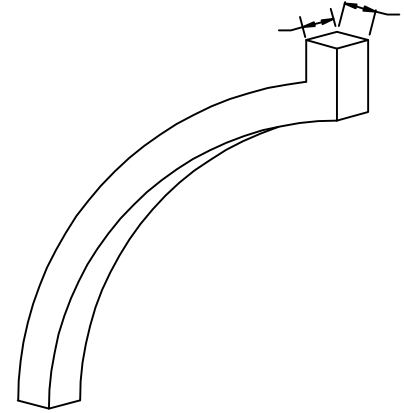

RUTLAND GUTTER SUPPLY LLC

rutlandguttersupply@yahoo.com Ph: 407-859-1119 Fax: 407-859-1123

SQUARE GOOSE NECK PIPE

SIDE VIEW

ISO VIEW

*** FILL IN THE DIMENSIONS***

Scale: 1" = 1'-0"

Company:	Item:
Invoice:	Material:
PO#:	Notes:
Architect:	
Contractor:	
Date:	
Approved by:	
Signature:	