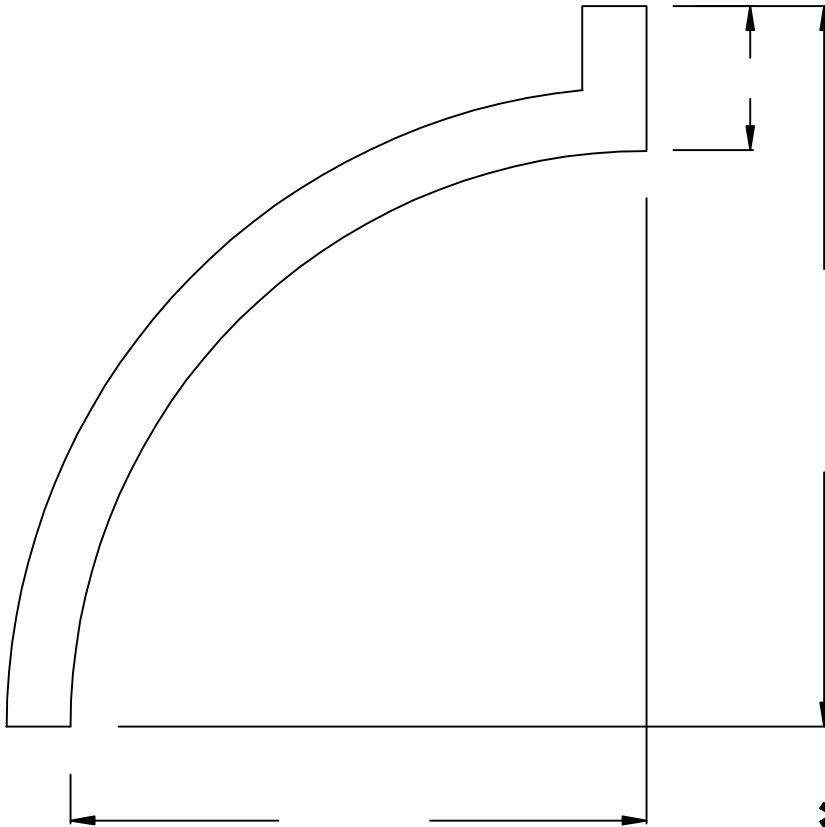

RUTLAND GUTTER SUPPLY LLC

rutlandguttersupply@yahoo.com Ph: 407-859-1119 Fax: 407-859-1123

SQUARE GOOSE NECK PIPE

SIDE VIEW

ISO VIEW

*** FILL IN THE DIMENSIONS***

Scale: 1" = 1'-0"

Company:	Item:
Invoice:	Material:
PO#:	Notes:
Architect:	
Contractor:	
Date:	
Approved by:	
Signature:	