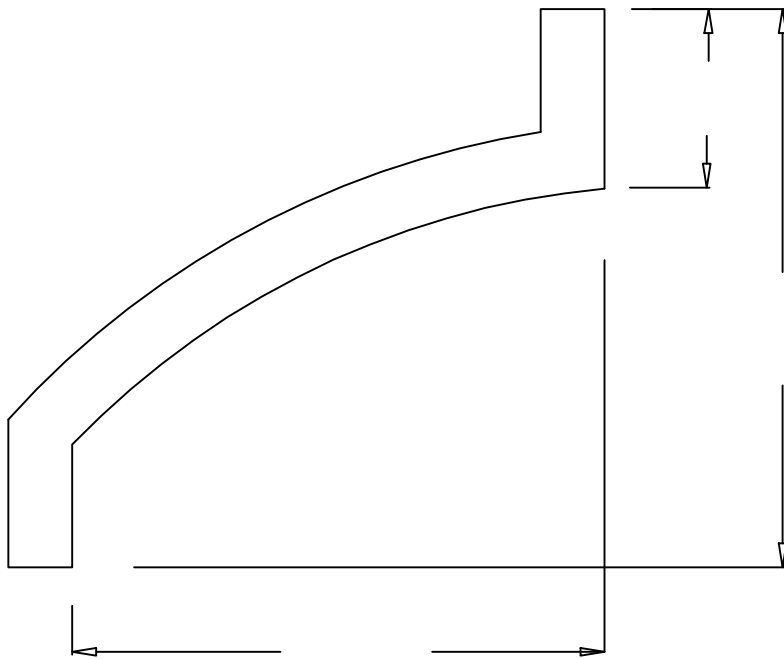

RUTLAND GUTTER SUPPLY LLC

rutlandguttersupply@yahoo.com Ph: 407-859-1119 Fax: 407-859-1123

SQUARE GOOSE NECK PIPE

ISO VIEW

SIDE VIEW

*** FILL IN THE DIMENSIONS***

Scale: 1" = 1'-0"

Company:	Item:
Invoice:	Material:
PO#:	Notes:
Architect:	
Contractor:	
Date:	
Approved by:	
Signature:	