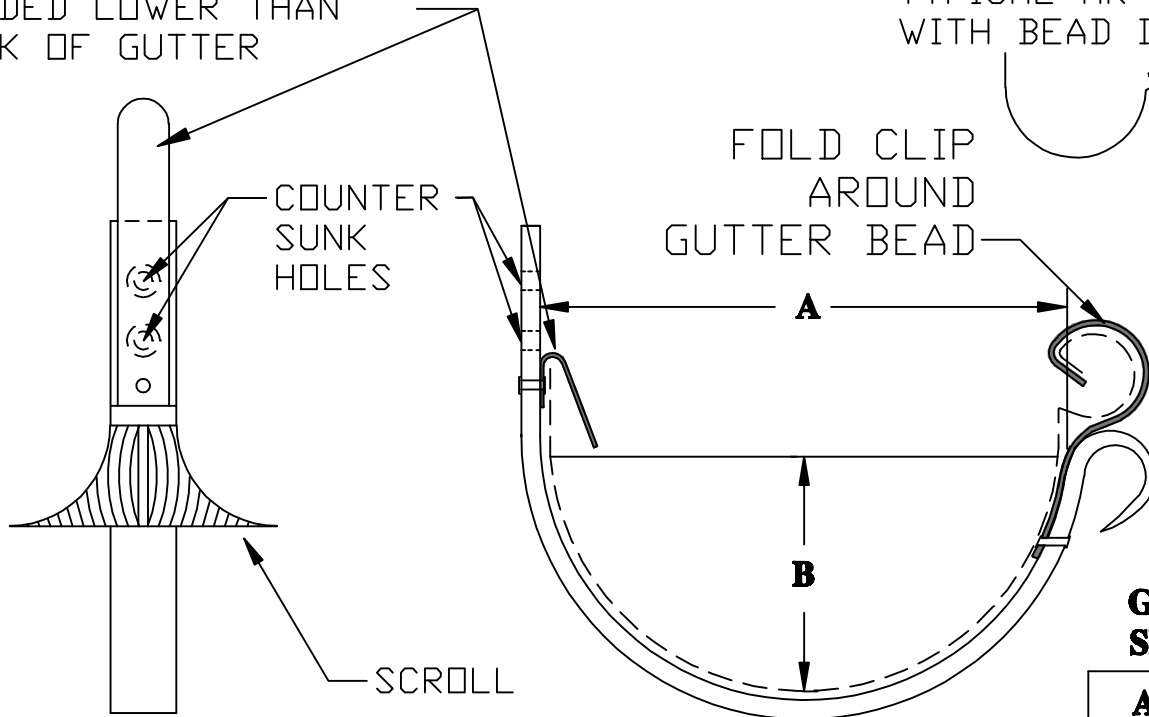

RUTLAND GUTTER SUPPLY LLC

rutlandguttersupply@yahoo.com Ph: 407-859-1119 Fax: 407-859-1123

FASCIA MOUNT HR HANGER W/SCROLL

MAKE SURE CLIP IS NOT FOLDED LOWER THAN BACK OF GUTTER

TYPICAL HR GUTTER WITH BEAD OUTSIDE

TYPICAL HR GUTTER WITH BEAD INSIDE

FRONT VIEW

SIDE VIEW

GUTTER SIZE

A	B
5"	2 1/2"
6"	3"
7"	3 1/2"
8"	4"

Company:

Item:

Invoice: