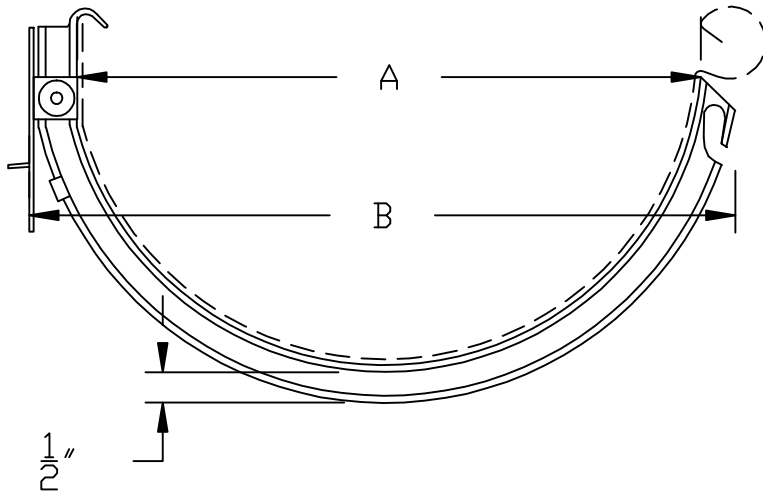

RUTLAND GUTTER SUPPLY LLC

rutlandguttersupply@yahoo.com Ph: 407-859-1119 Fax: 407-859-1123

#10 COMBO HANGER

AVAILABLE IN 5" OR 6"
COPPER, POWDER COATED
OR GALVINIZED

SIDE VIEW

TYPICAL GUTTER PROFILE
WITH BEAD ROLLED OUTSIDE

FRONT VIEW

TYPICAL GUTTER PROFILE
WITH BEAD ROLLED INSIDE

SIZE OVERALL	
A	B
5"	5 ⁷ / ₈ "
6"	6 ⁷ / ₈ "

Company:	Item: #10 Combo Hanger
Invoice:	Material: COPPER, POWDER COATED OR GALVINIZED
PO#:	Notes:
Architect:	
Contractor:	
Date:	
Approved by:	
Signature:	