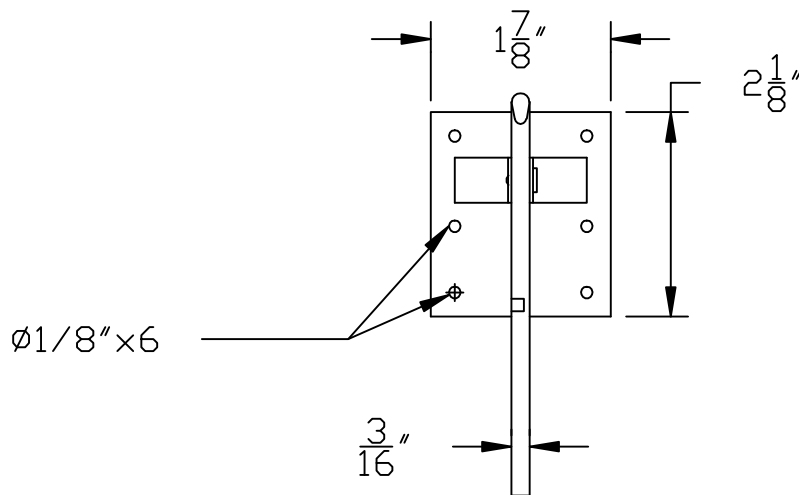

RUTLAND GUTTER SUPPLY LLC

rutlandguttersupply@yahoo.com Ph: 407-859-1119 Fax: 407-859-1123

#10 COMBO HANGER

AVAILABLE IN 5" OR 6"
COPPER, POWDER COATED
OR GALVINIZED

SIDE VIEW

TYPICAL GUTTER PROFILE
WITH BEAD ROLLED OUTSIDE

FRONT VIEW

TYPICAL GUTTER PROFILE
WITH BEAD ROLLED INSIDE

SIZE OVERALL	
A	B
5"	5 ⁷ / ₈ "
6"	6 ⁷ / ₈ "

Company:	Item: #10 Combo Hanger
Invoice:	Material: COPPER, POWDER COATED OR GALVINIZED
PO#:	Notes:
Architect:	
Contractor:	
Date:	
Approved by:	
Signature:	