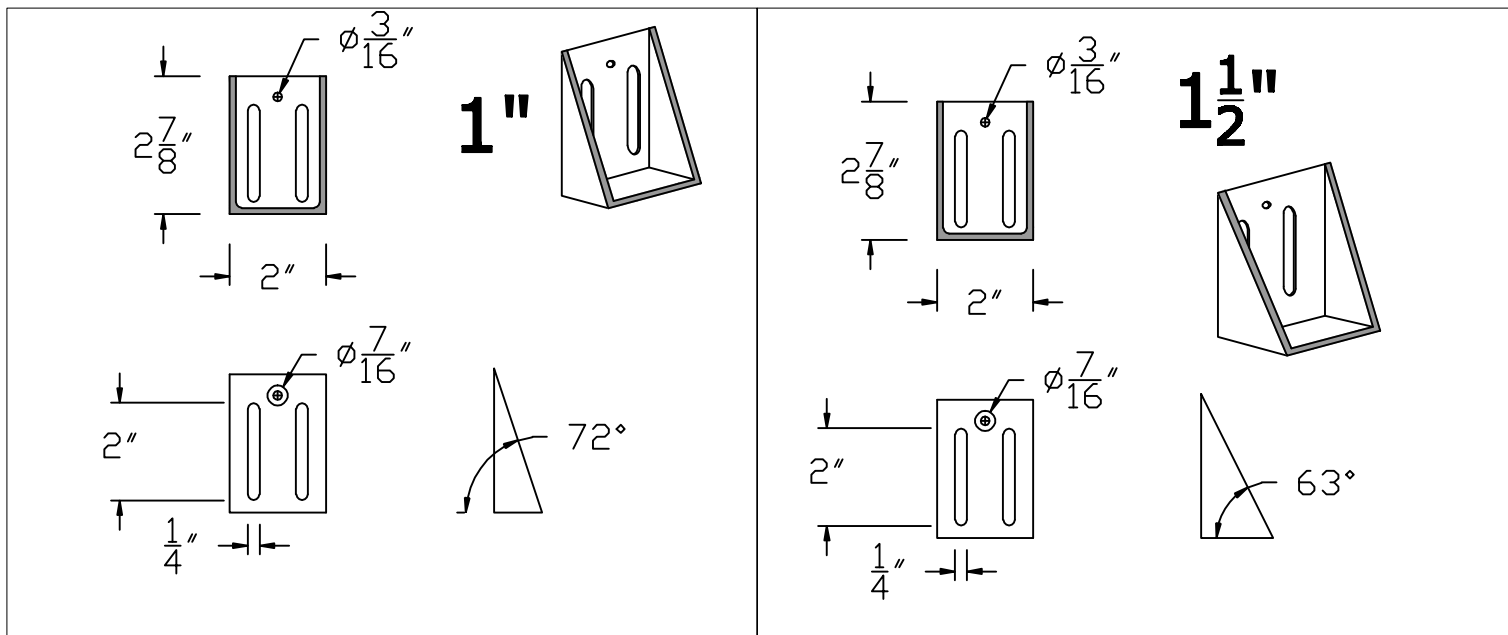

## BLOCK GUTTER HANGER WEDGES

### BLOCK GUTTER HANGER WEDGES

| SIZE   | PITCH        | ANGLE |
|--------|--------------|-------|
| 1"     | 2/12 - 4/12  | 72°   |
| 1 1/2" | 5/12 - 6/12  | 63°   |
| 2"     | 7/12 - 8/12  | 56°   |
| 2 1/2" | 9/12 - 12/12 | 50°   |