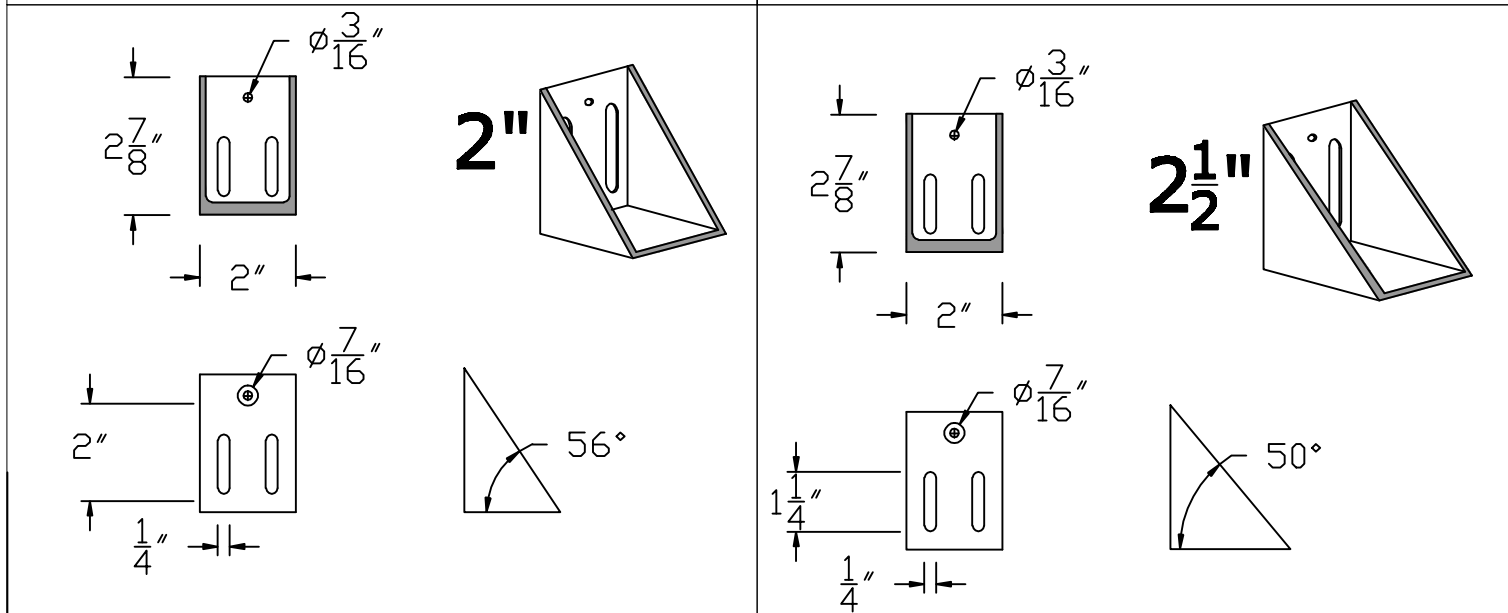

## BLOCK GUTTER HANGER WEDGES

### BLOCK GUTTER HANGER WEDGES

| SIZE   | PITCH        | ANGLE |
|--------|--------------|-------|
| 1"     | 2/12 - 4/12  | 72°   |
| 1 1/2" | 5/12 - 6/12  | 63°   |
| 2"     | 7/12 - 8/12  | 56°   |
| 2 1/2" | 9/12 - 12/12 | 50°   |