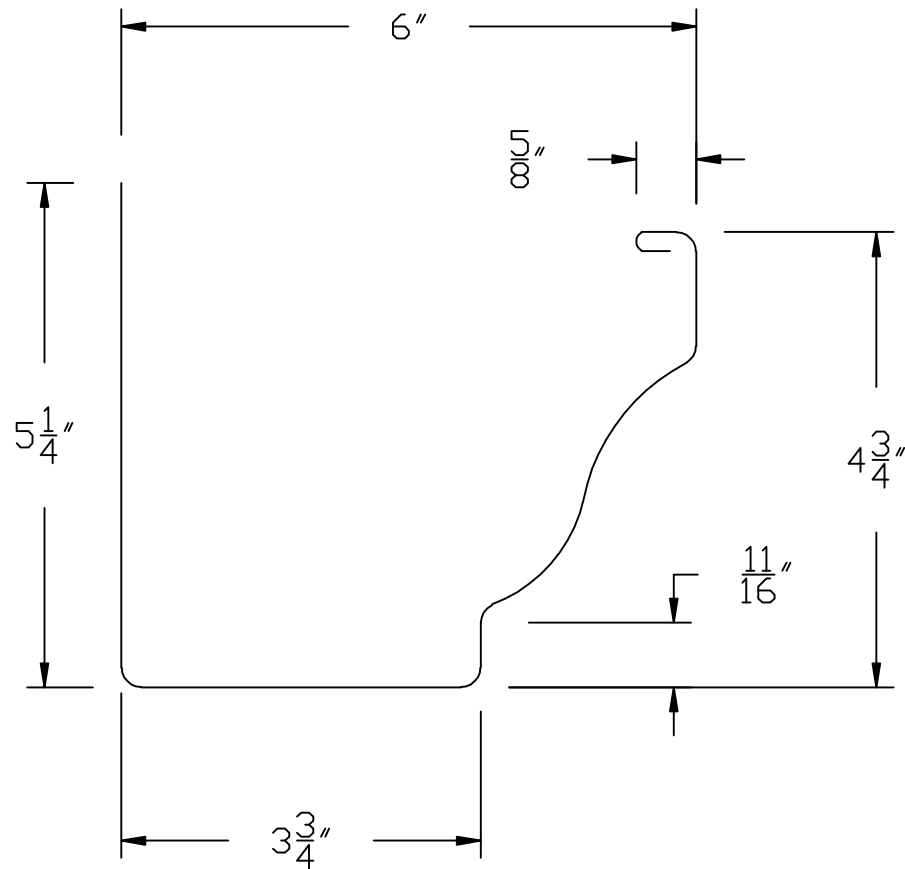

## 6" K-STYLE GUTTER

Scale: 6" = 1'-0"

<b>Company:</b>	<b>Item: 6" K-STYLE GUTTER</b>
<b>Invoice:</b>	<b>Material:</b>
<b>PO#:</b>	<b>Notes:</b>
<b>Architect:</b>	
<b>Contractor:</b>	
<b>Date:</b>	
<b>Approved by:</b>	
<b>Signature:</b>	