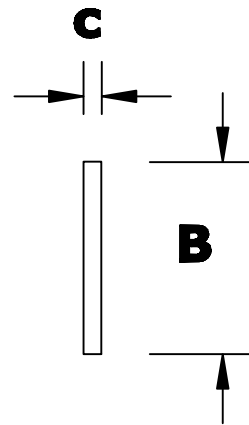

## HALF ROUND GUTTER END CAP SIZES

A	B	C
5"	2½"	⅜"
6"	3"	⅜"
7"	3½"	⅜"
8"	4"	⅜"
9"	4½"	⅜"
10"	5"	⅜"
11"	5½"	⅜"
12"	6"	⅜"

<b>Company:</b>	<b>Item: HALF ROUND GUTTER END CAPS</b>
<b>Invoice:</b>	<b>Material:</b>
<b>PO#:</b>	<b>Notes:</b>
<b>Architect:</b>	
<b>Contractor:</b>	
<b>Date:</b>	
<b>Approved by:</b>	
<b>Signature:</b>	