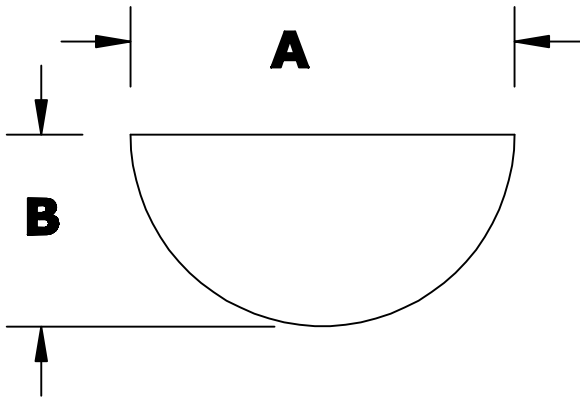

## HALF ROUND GUTTER END CAP SIZES

A	B	C
5"	2½"	⅜"
6"	3"	⅜"
7"	3½"	⅜"
8"	4"	⅜"
9"	4½"	⅜"
10"	5"	⅜"
11"	5½"	⅜"
12"	6"	⅜"

<b>Company:</b>	<b>Item: HALF ROUND GUTTER END CAPS</b>
<b>Invoice:</b>	<b>Material:</b>
<b>PO#:</b>	<b>Notes:</b>
<b>Architect:</b>	
<b>Contractor:</b>	
<b>Date:</b>	
<b>Approved by:</b>	
<b>Signature:</b>	