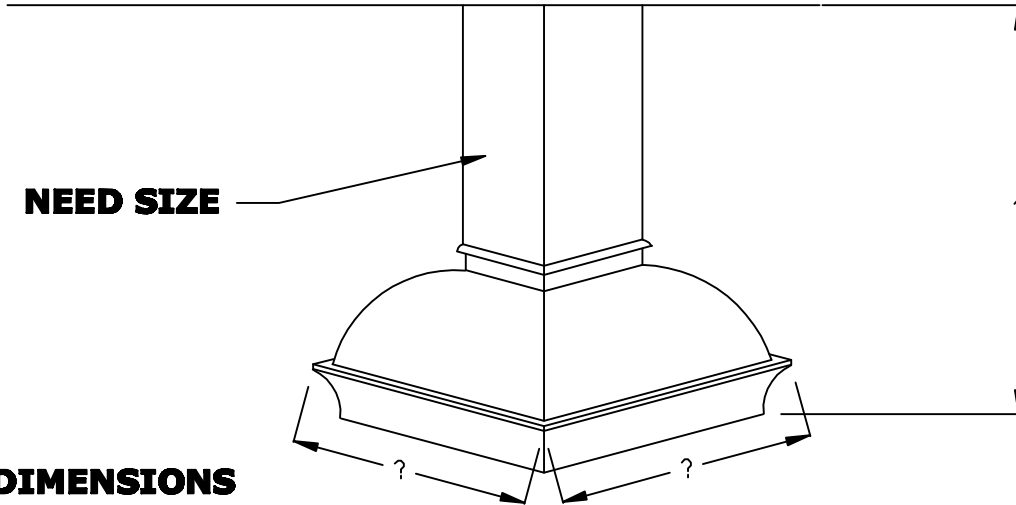

Rutland Gutter Supply LLC

rutlandguttersupply@yahoo.com Ph: 407-859-1119 Fax: 407-859-1123

CONTEMPORARY ISLAND HOOD

FINISHED FLAT CEILING

(PLEASE INDICATE HEIGHT FOR VAULTED OR PITCHED CEILINGS)

**** HOOD DIMENSIONS SHOULD BE 6" WIDER AND LONGER THAN COOKING SURFACE ****