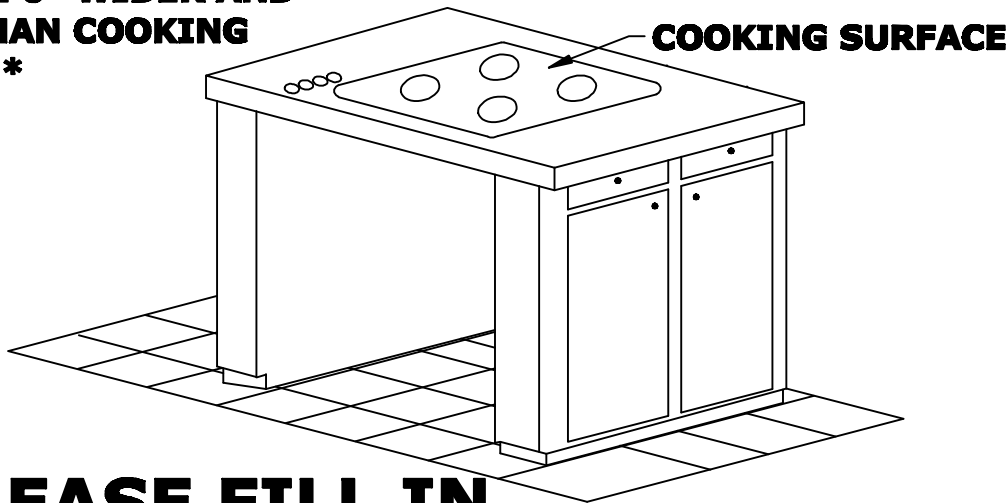

Rutland Gutter Supply LLC

rutlandguttersupply@yahoo.com Ph: 407-859-1119 Fax: 407-859-1123

CONTEMPORARY ISLAND HOOD

FINISHED FLAT CEILING

(PLEASE INDICATE HEIGHT FOR VAULTED OR PITCHED CEILINGS)

**** HOOD DIMENSIONS SHOULD BE 6" WIDER AND LONGER THAN COOKING SURFACE ****