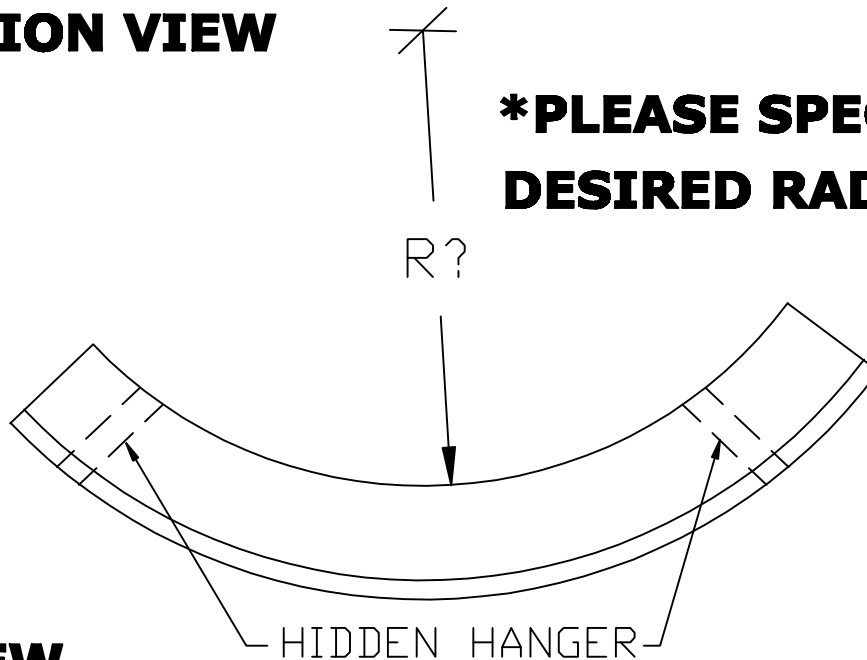

RUTLAND GUTTER SUPPLY LLC

rutlandguttersupply@yahoo.com Ph: 407-859-1119 Fax: 407-859-1123

RADIUS BOX GUTTER

SECTION VIEW

STANDARD BOX GUTTER DIMENSIONS

A	B	C	D
5"	5"	4"	4½"
6"	6"	5"	5½"
7"	6"	6"	5½"
8"	8"	7"	7½"

****OTHER SIZES AVAILABLE****

***PLEASE SPECIFY
DESIRED RADIUS***

PLAN VIEW

Company:	Item: RADIUS BOX GUTTER
Invoice:	Material:
PO#:	Notes:
Architect:	
Contractor:	
Date:	
Approved by:	
Signature:	

CUSTOM ORDERS CAN NOT BE RETURNED