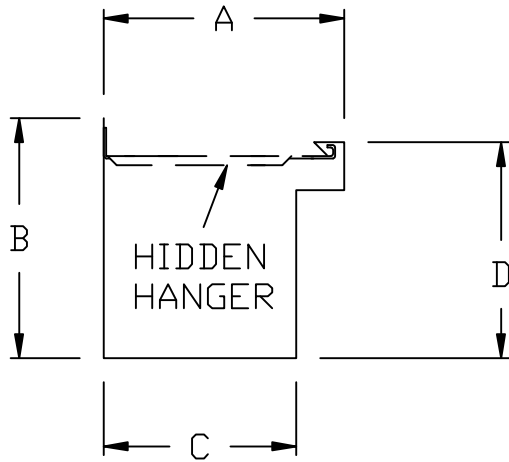

RUTLAND GUTTER SUPPLY LLC

rutlandguttersupply@yahoo.com Ph: 407-859-1119 Fax: 407-859-1123

RADIUS BOX GUTTER

SECTION VIEW

STANDARD BOX GUTTER DIMENSIONS

A	B	C	D
5"	5"	4"	4½"
6"	6"	5"	5½"
7"	6"	6"	5½"
8"	8"	7"	7½"