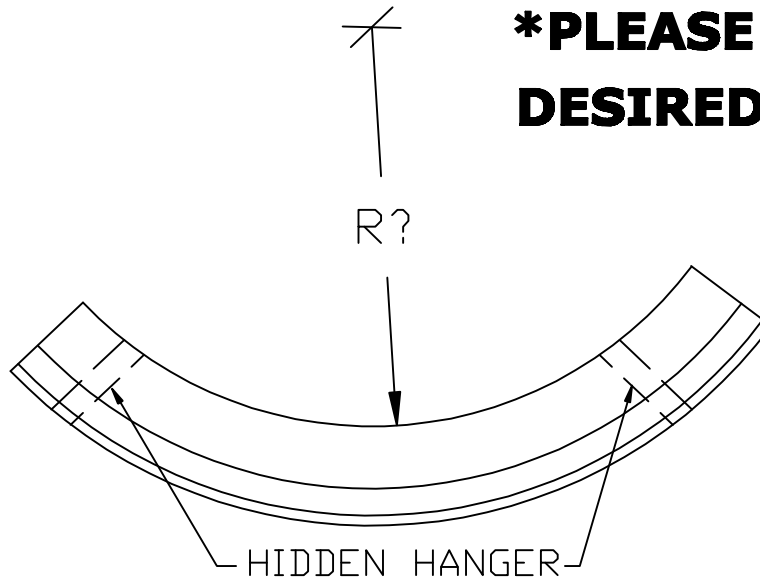

RUTLAND GUTTER SUPPLY LLC

rutlandguttersupply@yahoo.com Ph: 407-859-1119 Fax: 407-859-1123

RADIUS K-STYLE GUTTER

SECTION VIEW

STANDARD K-STYLE GUTTER DIMENSIONS

A	B	C	D
5"	4"	3 ³ / ₈ "	3 ⁷ / ₁₆ "
6"	5 ¹ / ₄ "	3 ³ / ₄ "	4 ³ / ₄ "
7"	6 ¹ / ₈ "	4 ³ / ₄ "	5 ¹ / ₂ "
8"	7 ¹ / ₂ "	5 ¹ / ₂ "	6 ⁷ / ₈ "

****OTHER SIZES AVAILABLE****

***PLEASE SPECIFY
DESIRED RADIUS***

PLAN VIEW

Company:	Item: K-STYLE RADIUS GUTTER
Invoice:	Material:
PO#:	Notes:
Architect:	
Contractor:	
Date:	
Approved by:	
Signature:	

CUSTOM ORDERS CAN NOT BE RETURNED