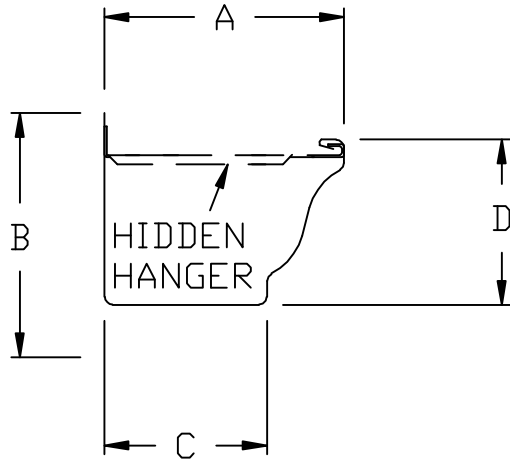

RUTLAND GUTTER SUPPLY LLC

rutlandguttersupply@yahoo.com Ph: 407-859-1119 Fax: 407-859-1123

RADIUS K-STYLE GUTTER

SECTION VIEW

STANDARD K-STYLE GUTTER DIMENSIONS

A	B	C	D
5"	4"	3 ³ / ₈ "	3 ⁷ / ₁₆ "
6"	5 ¹ / ₄ "	3 ³ / ₄ "	4 ³ / ₄ "
7"	6 ¹ / ₈ "	4 ³ / ₄ "	5 ¹ / ₂ "
8"	7 ¹ / ₂ "	5 ¹ / ₂ "	6 ⁷ / ₈ "

****OTHER SIZES AVAILABLE****

***PLEASE SPECIFY
DESIRED RADIUS***

PLAN VIEW

Company:	Item: K-STYLE RADIUS GUTTER
Invoice:	Material:
PO#:	Notes:
Architect:	
Contractor:	
Date:	
Approved by:	
Signature:	

CUSTOM ORDERS CAN NOT BE RETURNED