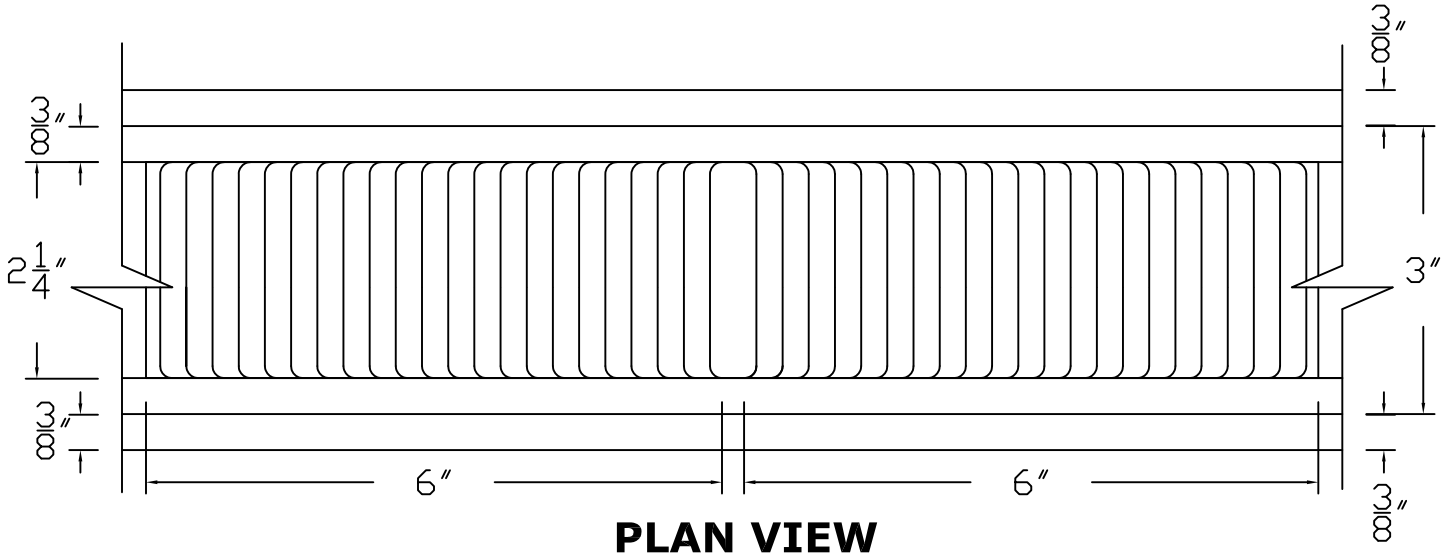

RUTLAND GUTTER SUPPLY LLC

rutlandguttersupply@yahoo.com Ph: 407-859-1119 Fax: 407-859-1123

CONTINUOUS SOFFIT VENTS

PLAN VIEW