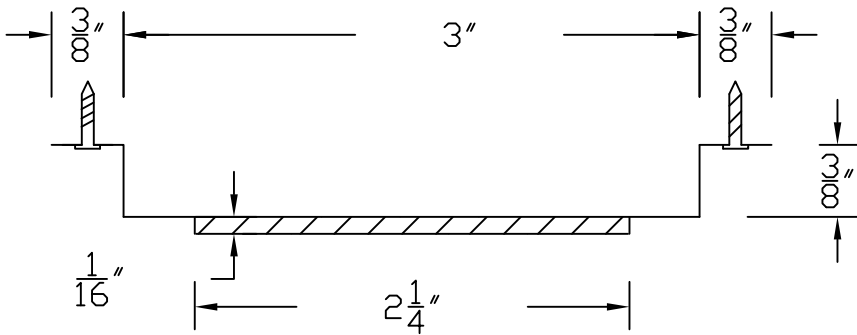

SIDE VIEW

SOFFIT VENT- COPPER ONLY

Like the Vented Drip Edge, it has twenty two (22) 1.7" vents with alternating left and right openings every six (6) inches. It allows 9.2² inches of Net-Free air per linear foot.

Scale: NONE

10' LENGTHS Max.

Company:	Item:
Invoice:	Material:
PO#:	Notes:
Architect:	
Contractor:	
Date:	
Approved by:	
Signature:	

CUSTOM ORDERS CAN NOT BE RETURNED