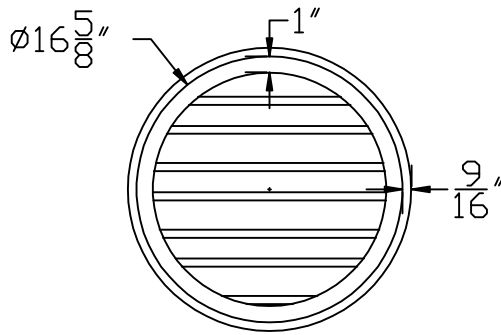

RUTLAND GUTTER SUPPLY LLC

rutlandguttersupply@yahoo.com Ph: 407-859-1119 Fax: 407-859-1123

COPPER ROUND WALL-MOUNTED LOUVER VENT

SIDE VIEW

BACK VIEW

FRONT VIEW

LOUVER Ø	LOUVER DEPTH	TOTAL BLADES	NET FREE AREA
16 ⁵ / ₈ "	1/2"	9	42 ² "

Scale: 1" = 1'-0"

Company:	Item:
Invoice:	Material:
PO#:	Notes:
Architect:	
Contractor:	
Date:	
Approved by:	
Signature:	

CUSTOM ORDERS CAN NOT BE RETURNED