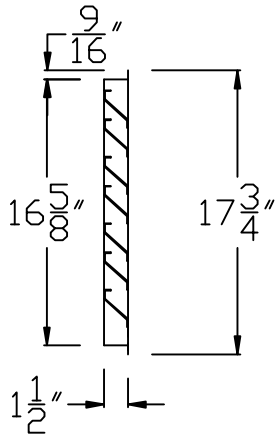

RUTLAND GUTTER SUPPLY LLC

rutlandguttersupply@yahoo.com Ph: 407-859-1119 Fax: 407-859-1123

COPPER ROUND WALL-MOUNTED LOUVER VENT

SIDE VIEW

BACK VIEW

FRONT VIEW

LOUVER Ø	LOUVER DEPTH	TOTAL BLADES	NET FREE AREA
16 ⁵ / ₈ "	1/2"	9	42 ² "

Scale: 1" = 1'-0"

Company:	Item:
Invoice:	Material:
PO#:	Notes:
Architect:	
Contractor:	
Date:	
Approved by:	
Signature:	

CUSTOM ORDERS CAN NOT BE RETURNED