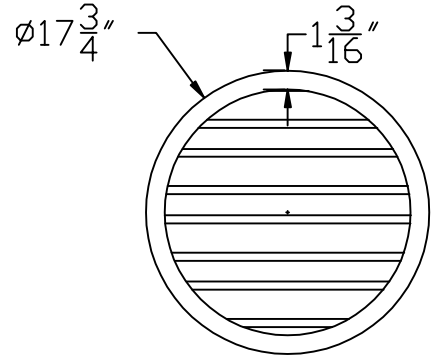

RUTLAND GUTTER SUPPLY LLC

rutlandguttersupply@yahoo.com Ph: 407-859-1119 Fax: 407-859-1123

COPPER ROUND WALL-MOUNTED LOUVER VENT

SIDE VIEW

BACK VIEW

FRONT VIEW

LOUVER Ø	LOUVER DEPTH	TOTAL BLADES	NET FREE AREA
16 ⁵ / ₈ "	1/2"	9	42 ² "

Scale: 1" = 1'-0"

Company:	Item:
Invoice:	Material:
PO#:	Notes:
Architect:	
Contractor:	
Date:	
Approved by:	
Signature:	

CUSTOM ORDERS CAN NOT BE RETURNED