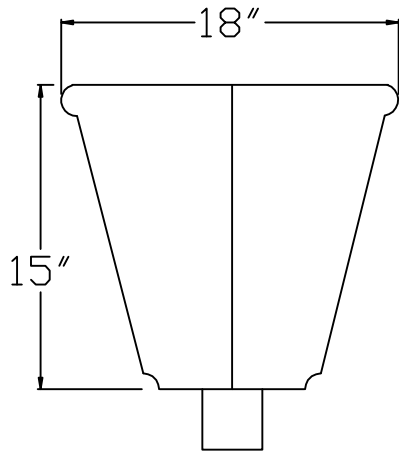

## LH003 INSIDE CORNER

BACK VIEW

TOP VIEW

FRONT VIEW

SIDE VIEW

**RUTLAND RESERVES THE RIGHT TO CHANGE OR MODIFY. DIMENSIONS SHOWN ARE FOR REFERENCE ONLY**

<b>Company:</b>	<b>Item: LH003 INSIDE CORNER</b>
<b>Invoice:</b>	<b>Material:</b>
<b>PO#:</b>	<b>Notes:</b>
<b>Architect:</b>	
<b>Contractor:</b>	
<b>Date:</b>	
<b>Approved by:</b>	
<b>Signature:</b>	