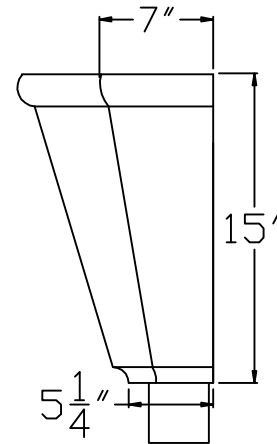

## LH003 INSIDE CORNER

BACK VIEW

TOP VIEW

FRONT VIEW

SIDE VIEW

**RUTLAND RESERVES THE RIGHT TO CHANGE OR MODIFY. DIMENSIONS SHOWN ARE FOR REFERENCE ONLY**

<b>Company:</b>	<b>Item: LH003 INSIDE CORNER</b>
<b>Invoice:</b>	<b>Material:</b>
<b>PO#:</b>	<b>Notes:</b>
<b>Architect:</b>	
<b>Contractor:</b>	
<b>Date:</b>	
<b>Approved by:</b>	
<b>Signature:</b>	