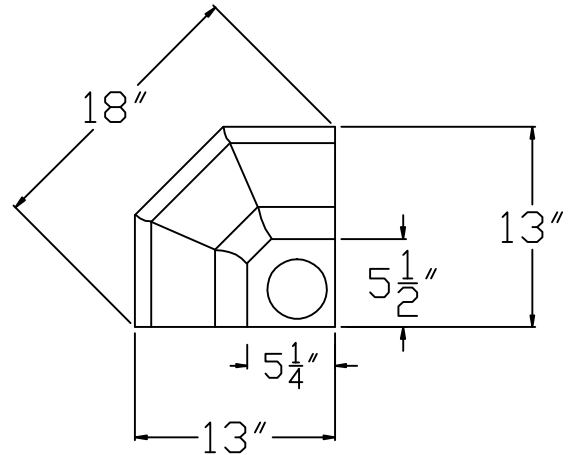

## LH003 INSIDE CORNER

BACK VIEW

TOP VIEW

FRONT VIEW

SIDE VIEW

**RUTLAND RESERVES THE RIGHT TO CHANGE OR MODIFY. DIMENSIONS SHOWN ARE FOR REFERENCE ONLY**

<b>Company:</b>	<b>Item: LH003 INSIDE CORNER</b>
<b>Invoice:</b>	<b>Material:</b>
<b>PO#:</b>	<b>Notes:</b>
<b>Architect:</b>	
<b>Contractor:</b>	
<b>Date:</b>	
<b>Approved by:</b>	
<b>Signature:</b>	