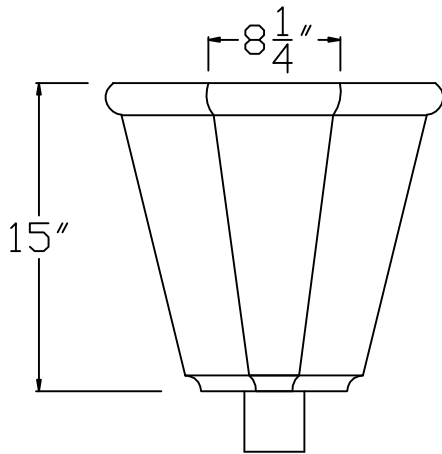

## LH003 INSIDE CORNER

BACK VIEW

TOP VIEW

FRONT VIEW

SIDE VIEW

**RUTLAND RESERVES THE RIGHT TO CHANGE OR MODIFY. DIMENSIONS SHOWN ARE FOR REFERENCE ONLY**

<b>Company:</b>	<b>Item: LH003 INSIDE CORNER</b>
<b>Invoice:</b>	<b>Material:</b>
<b>PO#:</b>	<b>Notes:</b>
<b>Architect:</b>	
<b>Contractor:</b>	
<b>Date:</b>	
<b>Approved by:</b>	
<b>Signature:</b>	