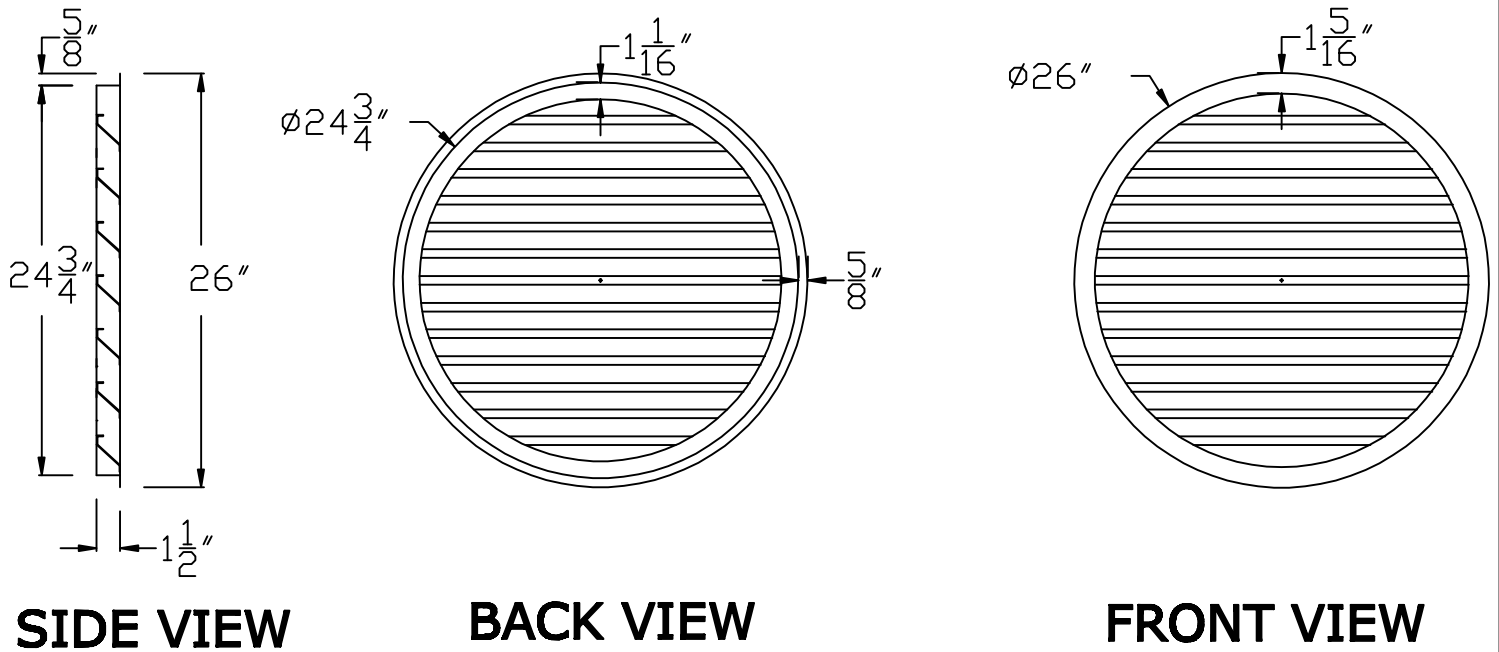

RUTLAND GUTTER SUPPLY LLC

rutlandguttersupply@yahoo.com Ph: 407-859-1119 Fax: 407-859-1123

MEDIUM ROUND WALL-MOUNTED LOUVER VENT

LOUVER Ø	LOUVER DEPTH	TOTAL BLADES	NET FREE AREA
24 3/4"	1/2"	13	632"

Scale: 1" = 1'-0"