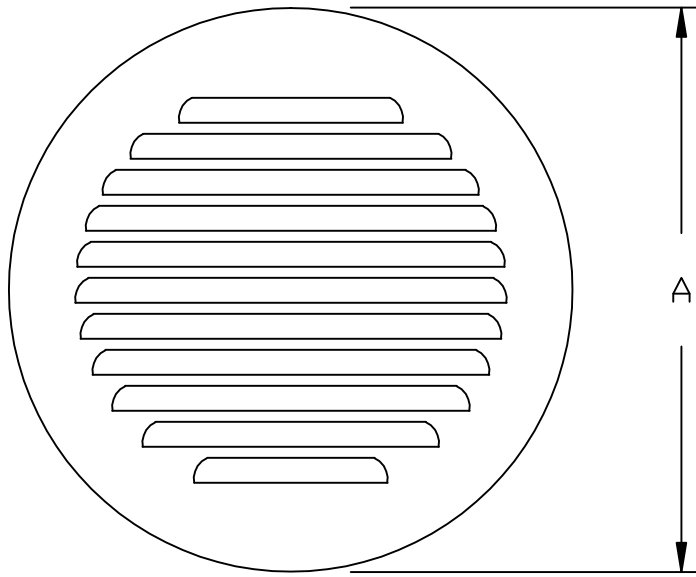

RUTLAND GUTTER SUPPLY LLC

rutlandguttersupply@yahoo.com Ph: 407-859-1119 Fax: 407-859-1123
ROUND SOFFIT VENTS

FRONT VIEW

BACK VIEW

SIDE VIEW

Scale: 6" = 1'-0"

SIZE CHART

SIZE:	A	B	C	AIR FLOW
3" VENT	4¹/₄"	3"	1³/₄"	4.41²"
4" VENT	5"	3³/₄"	1³/₄"	7.19²"
5" VENT	5⁷/₈"	4¹/₂"	1³/₄"	10.45²"
6" VENT	6¹/₂"	5³/₈"	1³/₄"	14.49²"