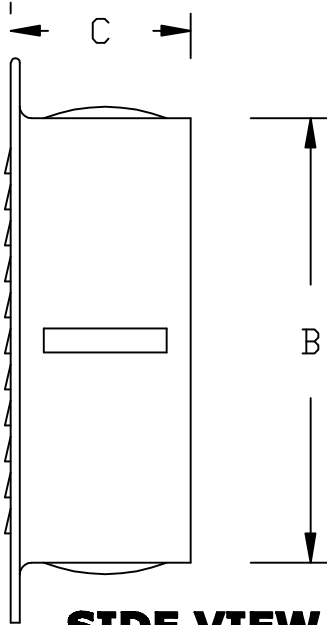

RUTLAND GUTTER SUPPLY LLC

rutlandguttersupply@yahoo.com Ph: 407-859-1119 Fax: 407-859-1123
ROUND SOFFIT VENTS

FRONT VIEW

BACK VIEW

SIDE VIEW

Scale: 6" = 1'-0"

SIZE CHART

SIZE:	A	B	C	AIR FLOW
3" VENT	4¹/₄"	3"	1³/₄"	4.41²"
4" VENT	5"	3³/₄"	1³/₄"	7.19²"
5" VENT	5⁷/₈"	4¹/₂"	1³/₄"	10.45²"
6" VENT	6¹/₂"	5³/₈"	1³/₄"	14.49²"