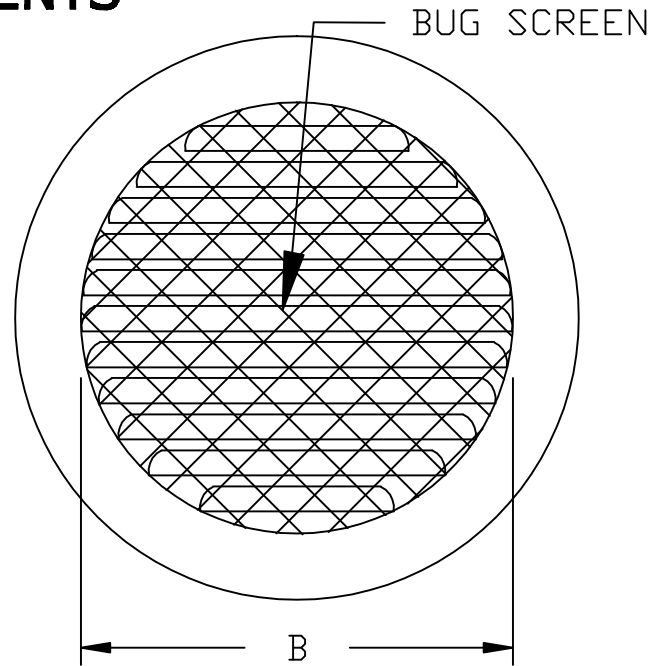

RUTLAND GUTTER SUPPLY LLC

rutlandguttersupply@yahoo.com Ph: 407-859-1119 Fax: 407-859-1123
ROUND SOFFIT VENTS

FRONT VIEW

BACK VIEW

SIDE VIEW

Scale: 6" = 1'-0"

SIZE CHART

SIZE:	A	B	C	AIR FLOW
3" VENT	4¹/₄"	3"	1³/₄"	4.41²"
4" VENT	5"	3³/₄"	1³/₄"	7.19²"
5" VENT	5⁷/₈"	4¹/₂"	1³/₄"	10.45²"
6" VENT	6¹/₂"	5³/₈"	1³/₄"	14.49²"