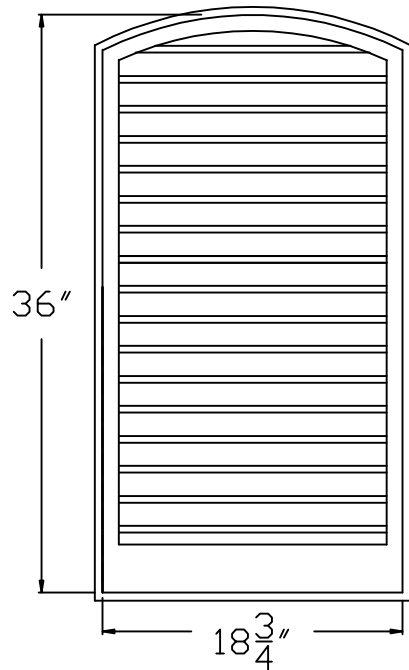

Rutland Gutter Supply Inc

rutlandguttersupply@yahoo.com Ph: 407-859-1119 Fax: 407-859-1123

WALL LOUVER ARCHED

SIDE VIEW

BACK VIEW

FRONT VIEW

LOUVER	LOUVER DEPTH	TOTAL BLADES	NET FREE AREA
18 3/4"	1/2"	19	72.19 ² "

Scale: 1 1/2" = 1'-0"

Company:	Item:
Invoice:	Material:
PO#:	Notes:
Architect:	
Contractor:	
Date:	
Approved by:	
Signature:	

CUSTOM ORDERS CAN NOT BE RETURNED