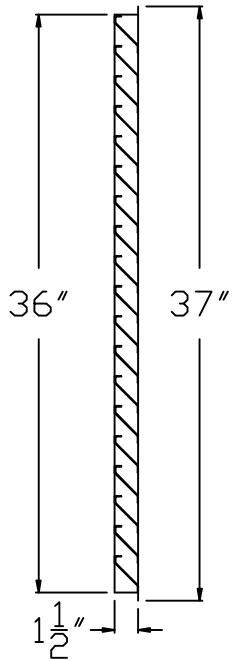

Rutland Gutter Supply Inc

rutlandguttersupply@yahoo.com Ph: 407-859-1119 Fax: 407-859-1123

WALL LOUVER ARCHED

SIDE VIEW

BACK VIEW

FRONT VIEW

LOUVER	LOUVER DEPTH	TOTAL BLADES	NET FREE AREA
18 3/4"	1/2"	19	72.19 ² "

Scale: 1 1/2" = 1'-0"

Company:	Item:
Invoice:	Material:
PO#:	Notes:
Architect:	
Contractor:	
Date:	
Approved by:	
Signature:	

CUSTOM ORDERS CAN NOT BE RETURNED