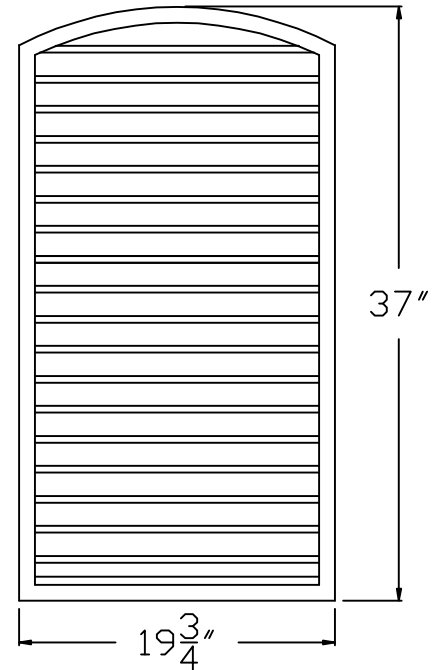

Rutland Gutter Supply Inc

rutlandguttersupply@yahoo.com Ph: 407-859-1119 Fax: 407-859-1123

WALL LOUVER ARCHED

SIDE VIEW

BACK VIEW

FRONT VIEW

LOUVER	LOUVER DEPTH	TOTAL BLADES	NET FREE AREA
18 3/4"	1/2"	19	72.19 ² "

Scale: 1 1/2" = 1'-0"

Company:	Item:
Invoice:	Material:
PO#:	Notes:
Architect:	
Contractor:	
Date:	
Approved by:	
Signature:	

CUSTOM ORDERS CAN NOT BE RETURNED