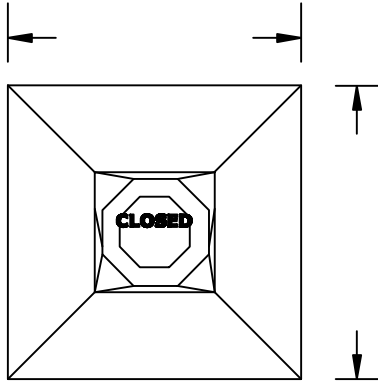

RUTLAND GUTTER SUPPLY LLC

rutlandguttersupply@yahoo.com Ph: 407-859-1119 Fax: 407-859-1123

CHIMNEY POT SHROUD

ORDER FORM

PLAN VIEW

ISO VIEW

FRONT VIEW

*** PLEASE FILL IN MISSING DIMENSIONS***