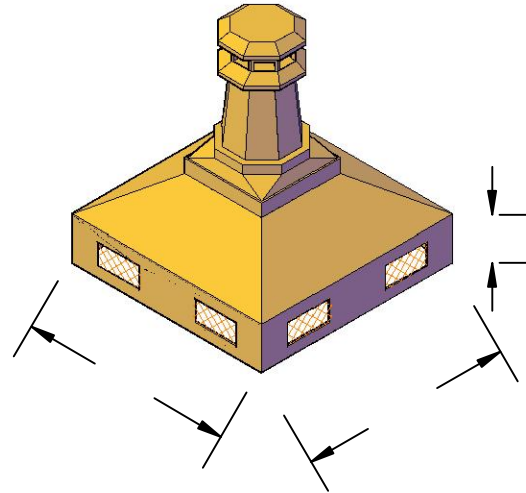

RUTLAND GUTTER SUPPLY LLC

rutlandguttersupply@yahoo.com Ph: 407-859-1119 Fax: 407-859-1123

CHIMNEY POT SHROUD

ORDER FORM

PLAN VIEW

ISO VIEW

FRONT VIEW

*** PLEASE FILL IN MISSING DIMENSIONS***