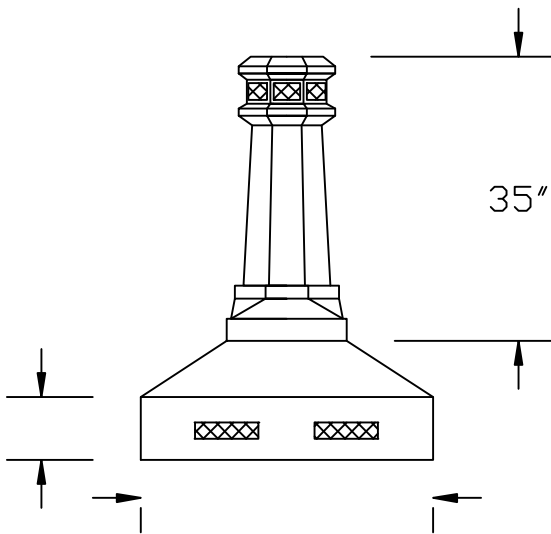

RUTLAND GUTTER SUPPLY LLC

rutlandguttersupply@yahoo.com Ph: 407-859-1119 Fax: 407-859-1123

CHIMNEY POT SHROUD

ORDER FORM

PLAN VIEW

ISO VIEW

FRONT VIEW

*** PLEASE FILL IN MISSING DIMENSIONS***