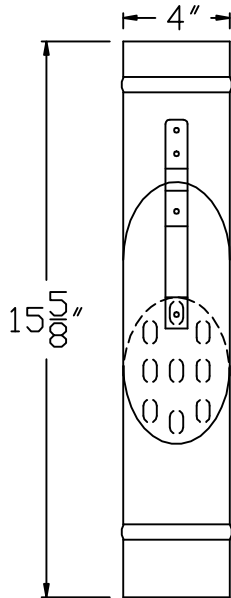

RUTLAND GUTTER SUPPLY LLC

rutlandguttersupply@yahoo.com Ph: 407-859-1119 Fax: 407-859-1123

4" INLINE CLEANOUT AVAILABLE IN COPPER AND ZINC

PLAN VIEW

ISO VIEW

FRONT VIEW

SIDE VIEW

Company:	Item: 4" INLINE CLEANOUT
Invoice:	Material:
PO#:	Notes:
Architect:	
Contractor:	
Date:	
Approved by:	
Signature:	