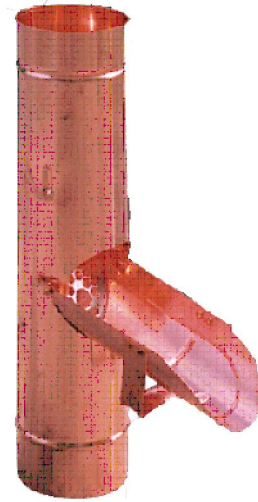

RUTLAND GUTTER SUPPLY LLC

rutlandguttersupply@yahoo.com Ph: 407-859-1119 Fax: 407-859-1123

4" INLINE CLEANOUT AVAILABLE IN COPPER AND ZINC

PLAN VIEW

ISO VIEW

FRONT VIEW

SIDE VIEW

Company:	Item: 4" INLINE CLEANOUT
Invoice:	Material:
PO#:	Notes:
Architect:	
Contractor:	
Date:	
Approved by:	
Signature:	