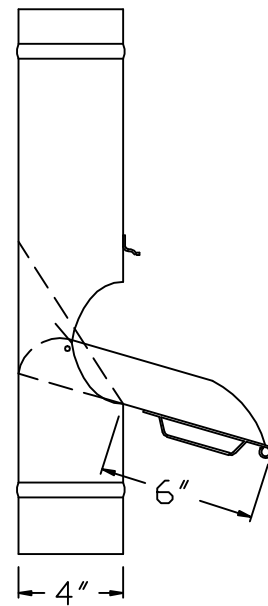

RUTLAND GUTTER SUPPLY LLC

rutlandguttersupply@yahoo.com Ph: 407-859-1119 Fax: 407-859-1123

4" INLINE CLEANOUT AVAILABLE IN COPPER AND ZINC

PLAN VIEW

ISO VIEW

FRONT VIEW

SIDE VIEW

Company:	Item: 4" INLINE CLEANOUT
Invoice:	Material:
PO#:	Notes:
Architect:	
Contractor:	
Date:	
Approved by:	
Signature:	