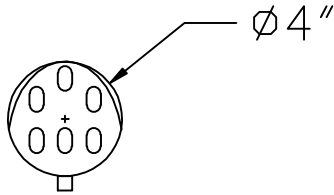

RUTLAND GUTTER SUPPLY LLC

rutlandguttersupply@yahoo.com Ph: 407-859-1119 Fax: 407-859-1123

4" INLINE CLEANOUT AVAILABLE IN COPPER AND ZINC

PLAN VIEW

ISO VIEW

FRONT VIEW

SIDE VIEW

Company:	Item: 4" INLINE CLEANOUT
Invoice:	Material:
PO#:	Notes:
Architect:	
Contractor:	
Date:	
Approved by:	
Signature:	